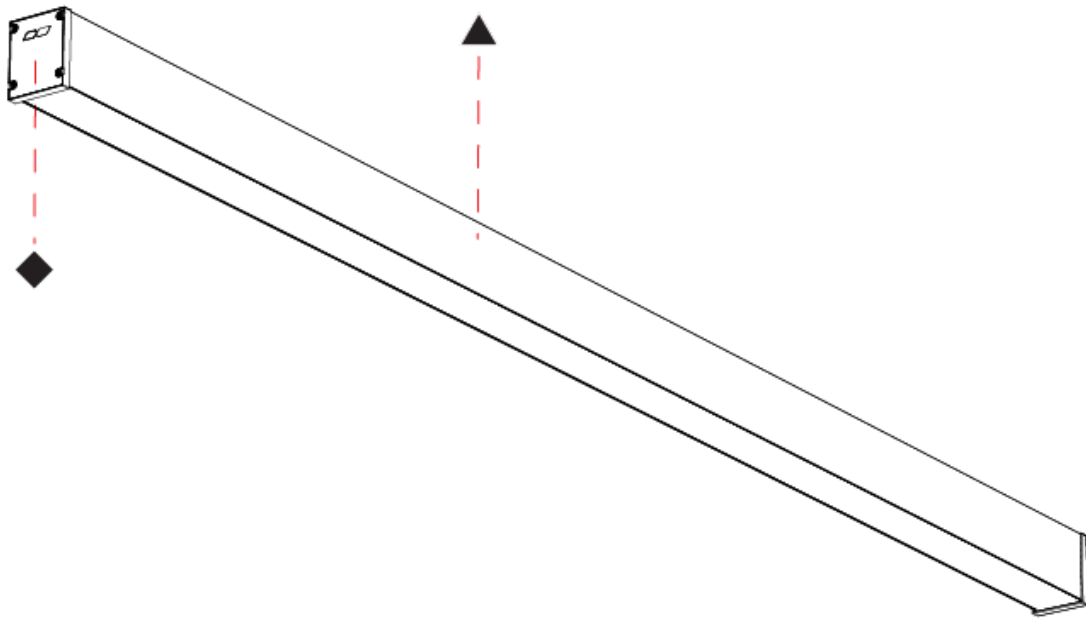

GENERAL

Series: Slider Straight IP54
Partner: Prolicht
Division: Architectural
Installation: Surface
Product Type: Linear Profiles
Mounting Location: Ceiling
Light Distribution: Direct

PHYSICAL

Shape: Rectangle
Length (mm): 2610
Length (in): 102 3/4"
Width (mm): 65
Width (in): 2 9/16"
Height (mm): 80
Height (in): 3 1/8"
Weight (kg): 2.420
Diffuser: Diffuser - Opal, Micro-prism, Clear Micro-prism, Glare Control, Wallwasher Right, Wallwasher Left, Wallwash Double Asymmetric
Fixture Finish: SSR / BKV / CWI / CRY / HAB / UFT / ITA / RUA / FTG / MYG / LOD / PUS / FRO / FUP / KIA / POP / BLS / SPG / MEY / GOH / CHC / COM / ABZ / JAG / OBR / MOS / ROR
Fixture Material: Aluminum Die Cast

SLIDER STRAIGHT IP54 SURFACE

A3D393-

PROJECT _____

TYPE _____

SPECIFIER _____

QUANTITY _____

DATE _____

A