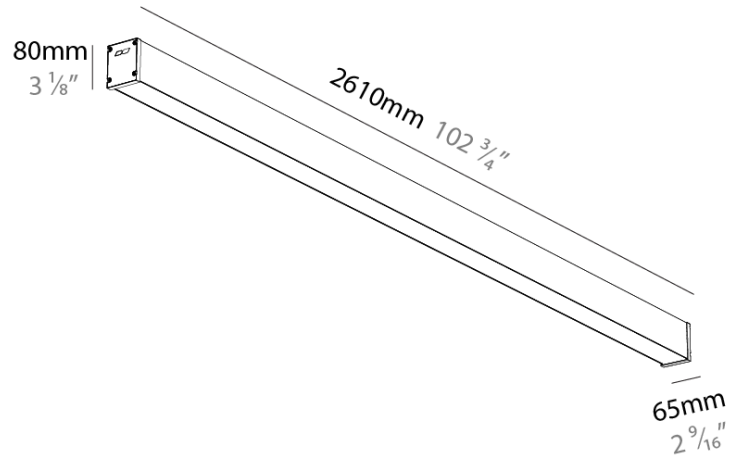

1. To build a product code in our configurator select the specify button on the base model # product page
2. To build a manual product code on this datasheet choose from the options listed below in blue font and add the suffix to the base model #

GENERAL

Series: Slider Straight IP54
Partner: Prolicht
Division: Architectural
Installation: Surface
Product Type: Linear Profiles
Mounting Location: Ceiling
Light Distribution: Direct

PHYSICAL

Shape: Rectangle
Length (mm): 2610
Length (in): 102 3/4"
Width (mm): 65
Width (in): 2 9/16"
Height (mm): 80
Height (in): 3 1/8"
Weight (kg): 2.420
Diffuser: Diffuser - Opal, Micro-prism, Clear Micro-prism, Glare Control, Wallwasher Right, Wallwasher Left, Wallwash Double Asymmetric
Fixture Finish: SSR / BKV / CWI / CRY / HAB / UFT / ITA / RUA / FTG / MYG / LOD / PUS / FRO / FUP / KIA / POP / BLS / SPG / MEY / GOH / CHC / COM / ABZ / JAG / OBR / MOS / ROR
Fixture Material: Aluminum Die Cast

ELECTRICAL

Lamp Type: LED (Zhaga Standard)
Input Wattage (W): 56
Total Output Wattage (W): 50.9
Dimming: Non-Dimmable
Driver Included: No
Driver Location: Remote
Driver Class: Class 2
Input Voltage (V): 120
Upon Request: DALI Dimming, MATTER Dimming

LED

Color Temperature (°K): 2700 / 3000 / 3500 / 4000
Max. Delivered Lumen (lm): 5754 - 8000
Nominal Lumen (lm): 8880 - 9270
CRI: >90 CRI
Lamp Life (hrs): 50000

RATINGS AND CERTIFICATIONS

Certified By: Certified for North American Standards
IP rating: IP54