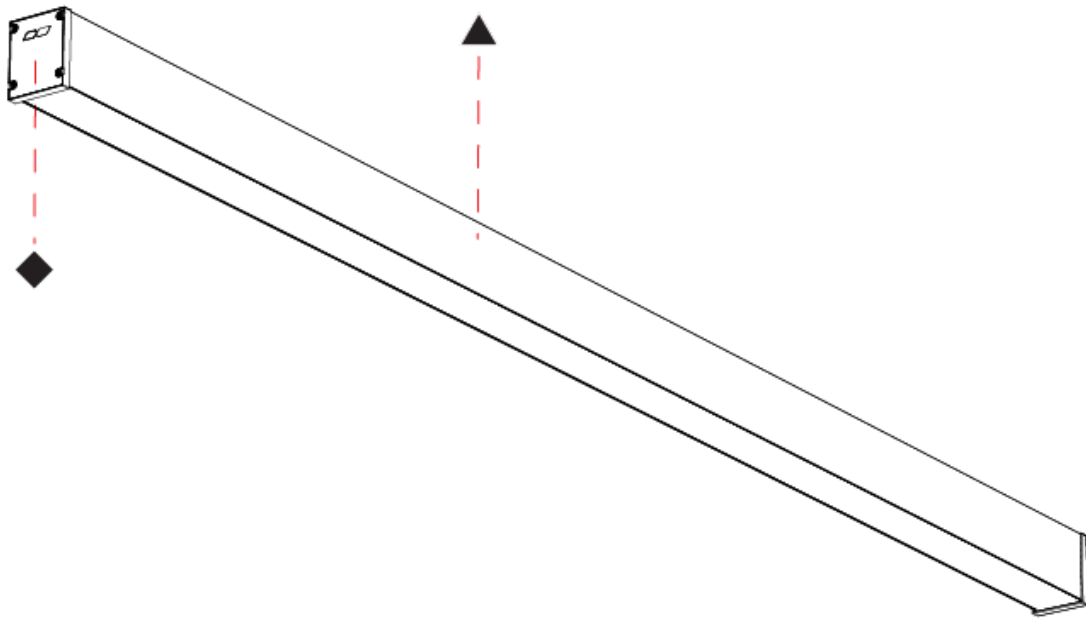

SLIDER STRAIGHT IP54 SURFACE

A3D393-

PROJECT _____

TYPE _____

SPECIFIER _____

QUANTITY _____

DATE _____

A