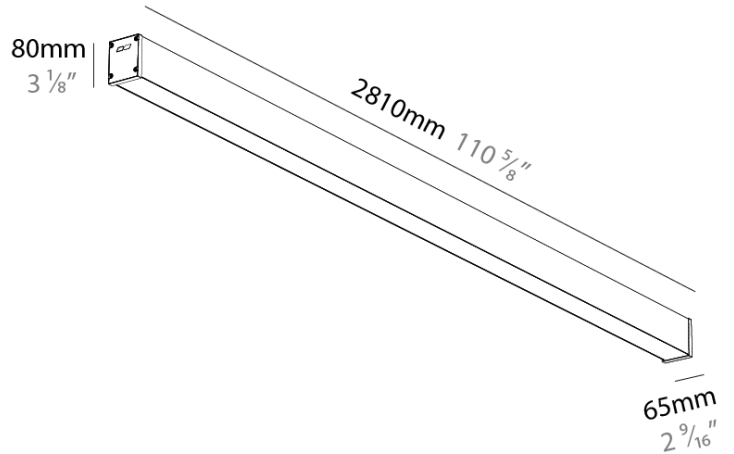

1. To build a product code in our configurator select the specify button on the base model # product page
2. To build a manual product code on this datasheet choose from the options listed below in blue font and add the suffix to the base model #

GENERAL

Series: Slider Straight IP54
Partner: Prolicht
Division: Architectural
Installation: Surface
Product Type: Linear Profiles
Mounting Location: Ceiling
Light Distribution: Direct

PHYSICAL

Shape: Rectangle
Length (mm): 2810
Length (in): 110 ⁵/₈
Width (mm): 65
Width (in): 2 ⁹/₁₆
Height (mm): 80
Height (in): 3 ¹/₈
Weight (kg): 2.420
Diffuser: Diffuser - Opal, Micro-prism, Clear Micro-prism, Glare Control, Wallwasher Right, Wallwasher Left, Wallwash Double Asymmetric
Fixture Finish: SSR / BKV / CWI / CRY / HAB / UFT / ITA / RUA / FTG / MYG / LOD / PUS / FRO / FUP / KIA / POP / BLS / SPG / MEY / GOH / CHC / COM / ABZ / JAG / OBR / MOS / ROR
Fixture Material: Aluminum Die Cast

ELECTRICAL

Lamp Type: LED (Zhaga Standard)
Input Wattage (W): 60
Total Output Wattage (W): 54.5
Dimming: Non-Dimmable
Driver Included: No
Driver Location: Remote
Driver Class: Class 2
Input Voltage (V): 120
Upon Request: DALI Dimming, MATTER Dimming

LED

Color Temperature (°K): 2700 / 3000 / 3500 / 4000
Max. Delivered Lumen (lm): 6195 - 8613
Nominal Lumen (lm): 9560 - 9980
CRI: >90 CRI
Lamp Life (hrs): 50000

RATINGS AND CERTIFICATIONS

Certified By: Certified for North American Standards
IP rating: IP54