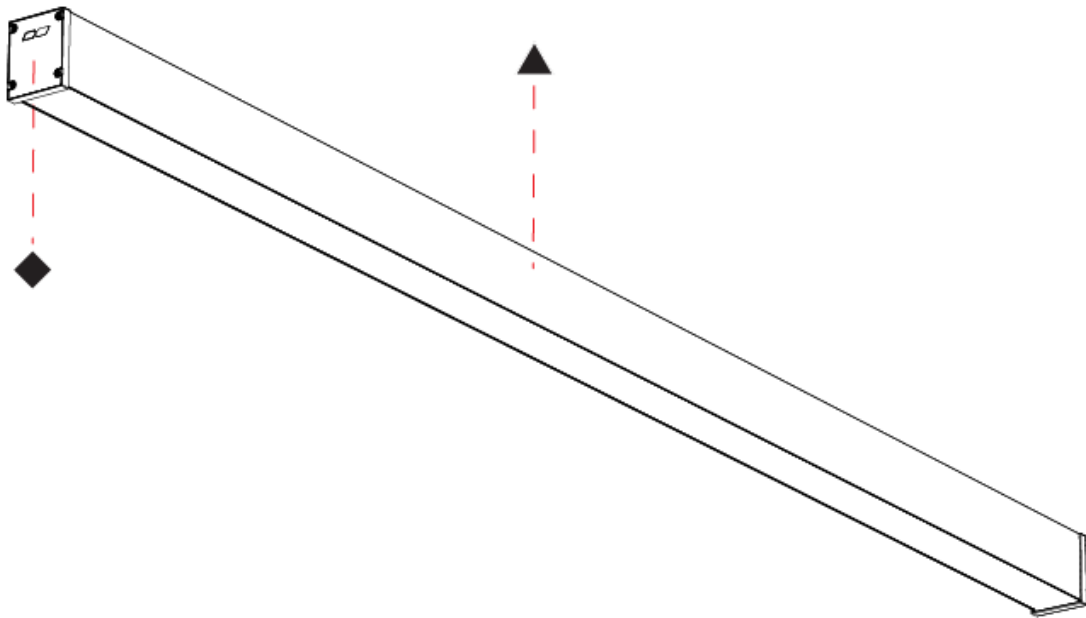

GENERAL

Series: Slider Straight IP54
Partner: Prolicht
Division: Architectural
Installation: Surface
Product Type: Linear Profiles
Mounting Location: Ceiling
Light Distribution: Direct

PHYSICAL

Shape: Rectangle
Length (mm): 2810
Length (in): 110 ⁵ / ₈
Width (mm): 65
Width (in): 2 ⁹ / ₁₆
Height (mm): 80
Height (in): 3 ¹ / ₈
Weight (kg): 2.420
Diffuser: Diffuser - Opal, Micro-prism, Clear Micro-prism, Glare Control, Wallwasher Right, Wallwasher Left, Wallwash Double Asymmetric
Fixture Finish: SSR / BKV / CWI / CRY / HAB / UFT / ITA / RUA / FTG / MYG / LOD / PUS / FRO / FUP / KIA / POP / BLS / SPG / MEY / GOH / CHC / COM / ABZ / JAG / OBR / MOS / ROR
Fixture Material: Aluminum Die Cast

SLIDER STRAIGHT IP54 SURFACE

A3D394-

PROJECT

TYPE

SPECIFIER

QUANTITY

DATE

A