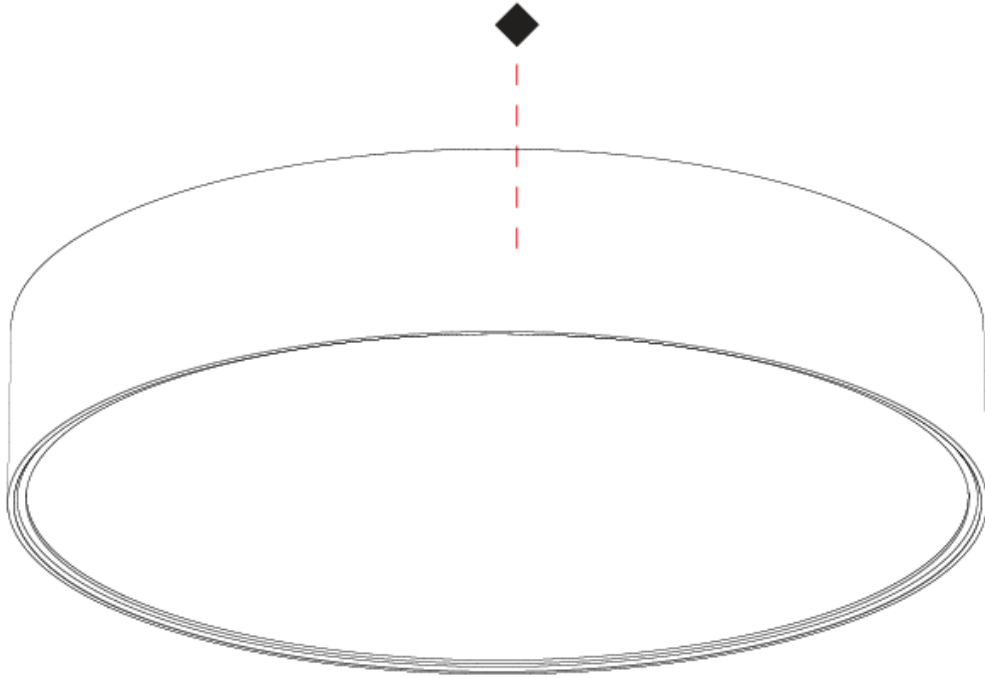

A3D405-HE-

PROJECT

TYPE

SPECIFIER

QUANTITY

DATE