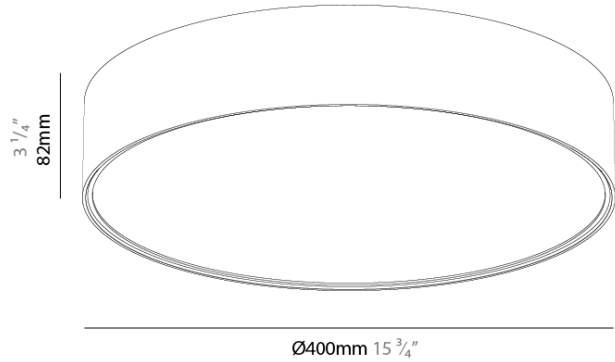

base number	Color	Finishes	Finishes	Diffuser
	Temperature	(Diamond)	(Triangle)	Options

1. To build a product code in our configurator select the specify button on the base model # product page
2. To build a manual product code on this datasheet choose from the options listed below in blue font and add the suffix to the base model #

GENERAL

Series: Sign EVO
Partner: Prolicht
Division: Architectural
Installation: Surface
Product Type: Ceiling Surface
Mounting Location: Ceiling
Light Distribution: Direct

PHYSICAL

Shape: Round
Diameter (mm): 395
Diameter (in): 15 1/2
Height (mm): 82
Height (in): 3 1/4
Weight (kg): 4.2
Diffuser: PMMA - Opal / Microprism / Clear Microprism
Fixture Finish: SSR / BKV / CWI / CRY / HAB / UFT / ITA / RUA / FTG / MYG / LOD / PUS / FRO / FUP / KIA / POP / BLS / SPG / MEY / GOH / CHC / COM / ABZ / JAG / OBR / MOS / ROR
Fixture Material: PMMA / Extruded Aluminum / Steel

ELECTRICAL

Lamp Type: LED (Zhaga Standard)
Input Wattage (W): 10.3
Total Output Wattage (W): 9.1
Dimming: Non-Dimmable
Driver Included: Yes
Driver Location: Integrated
Driver Type: Constant Current - Universal
Driver Class: Class 2
Input Voltage (V): 120
Constant Current (MA): 700mA

LED

Color Temperature (°K): 2700 / 3000 / 3500 / 4000
Max. Delivered Lumen (lm): Max 1616
Nominal Lumen (lm): Max 1868
CRI: >90 CRI
Lamp Life (hrs): 50000

RATINGS AND CERTIFICATIONS

Certified By: Certified for North American Standards
IP rating: IP40
Glare Rating: ≤ 19