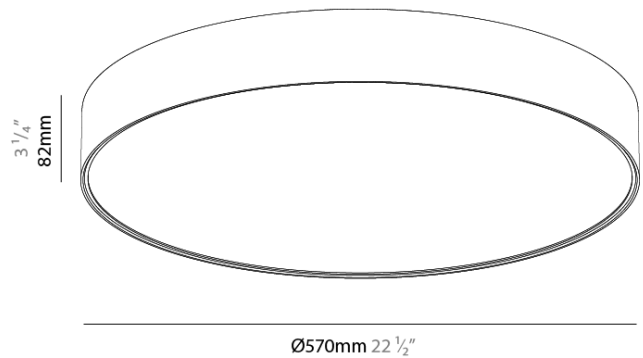

GENERAL

Series: Sign EVO
Partner: Prolicht
Division: Architectural
Installation: Surface
Product Type: Ceiling Surface
Mounting Location: Ceiling
Light Distribution: Direct

PHYSICAL

Shape: Round
Diameter (mm): 570
Diameter (in): 22 7/16
Height (mm): 82
Height (in): 3 1/4
Weight (kg): 6.5
Diffuser: PMMA - Opal / Microprism / Clear Microprism
Fixture Finish: SSR / BKV / CWI / CRY / HAB / UFT / ITA / RUA / FTG / MYG / LOD / PUS / FRO / FUP / KIA / POP / BLS / SPG / MEY / GOH / CHC / COM / ABZ / JAG / OBR / MOS / ROR
Fixture Material: PMMA / Extruded Aluminum / Steel
Upon Request: DALI Dimming / MATTER Dimming

ELECTRICAL

Lamp Type: LED (Zhaga Standard)
Input Wattage (W): 52.6
Total Output Wattage (W): 45.7
Dimming: Tri-Mode (Non-Dimming and Phase Dimming (120Vac only) and 0-10V Dimming)
Driver Included: Yes
Driver Location: Integrated
Driver Type: Constant Current - Universal
Driver Class: Class 2
Input Voltage (V): 120
Upon Request: DALI Dimming / MATTER Dimming

LED

Color Temperature (°K): 2700 / 3000 / 3500 / 4000
Max. Delivered Lumen (lm): Max 8256
Nominal Lumen (lm): Mxa 9408
CRI: >90 CRI
Lamp Life (hrs): 50000

RATINGS AND CERTIFICATIONS

Certified By: Certified for North American Standards
IP rating: IP40
Glare Rating: ≤ 19