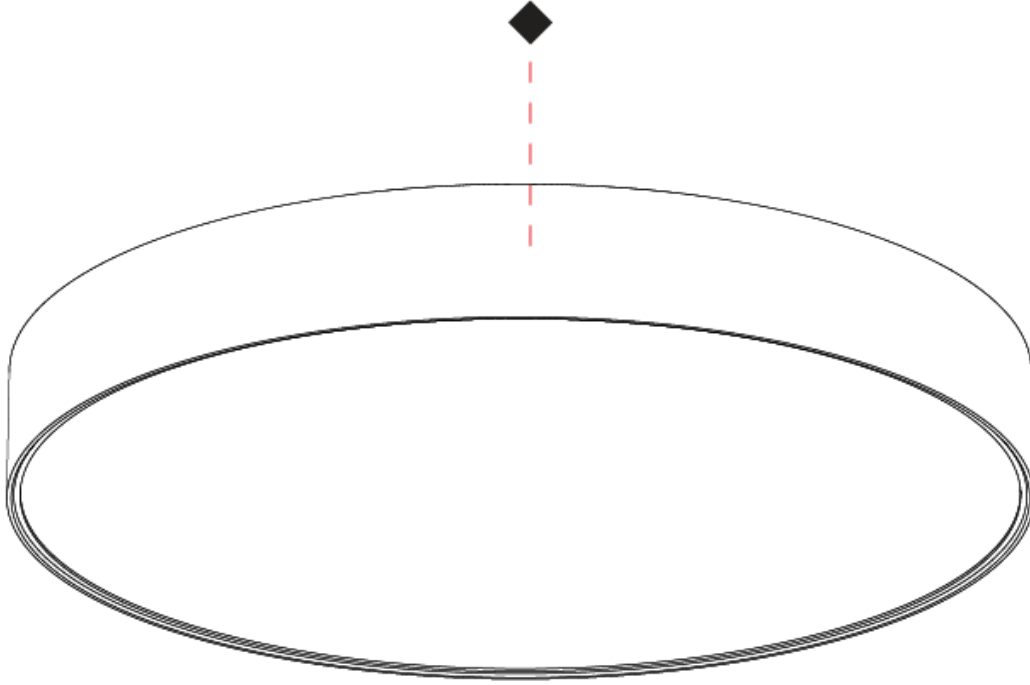

A3D406-

PROJECT

TYPE

SPECIFIER

QUANTITY

DATE