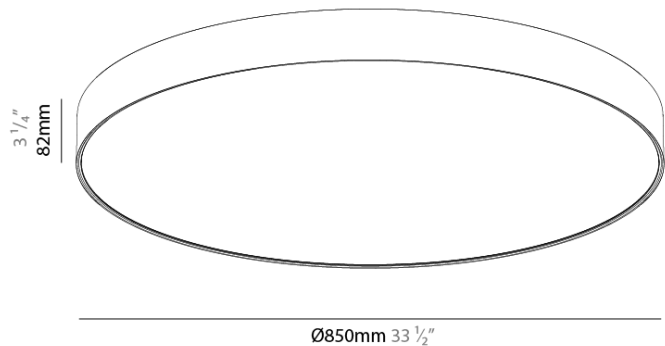

SIGN EVO SURFACE

A3D407-HE-

base number   Color   Finishes   Finishes   Diffuser
Temperature   (Diamond)   (Triangle)   Options

1. To build a product code in our configurator select the specify button on the base model # product page
2. To build a manual product code on this datasheet choose from the options listed below in blue font and add the suffix to the base model #

GENERAL

Series: Sign EVO
Partner: Prolicht
Division: Architectural
Installation: Surface
Product Type: Ceiling Surface
Mounting Location: Ceiling
Light Distribution: Direct

PHYSICAL

Shape: Round
Diameter (mm): 850
Diameter (in): 33 1/8
Height (mm): 82
Height (in): 3 1/4
Weight (kg): 8.8
Diffuser: PMMA - Opal / Microprism / Clear Microprism
Fixture Finish: SSR / BKV / CWI / CRY / HAB / UFT / ITA / RUA / FTG / MYG / LOD / PUS / FRO / FUP / KIA / POP / BLS / SPG / MEY / GOH / CHC / COM / ABZ / JAG / OBR / MOS / ROR
Fixture Material: PMMA / Extruded Aluminum / Steel

ELECTRICAL

Lamp Type: LED (Zhaga Standard)
Input Wattage (W): 47.2
Total Output Wattage (W): 42.7
Dimming: Non-Dimmable
Driver Included: Yes
Driver Location: Integrated
Driver Type: Constant Current - Universal
Driver Class: Class 2
Input Voltage (V): 120

LED

Color Temperature (°K): 2700 / 3000 / 3500 / 4000
Max. Delivered Lumen (lm): Max 7842
Nominal Lumen (lm): Max 8712
CRI: >90 CRI
Lamp Life (hrs): 50000

RATINGS AND CERTIFICATIONS

Certified By: Certified for North American Standards
IP rating: IP40
Glare Rating: ≤ 19