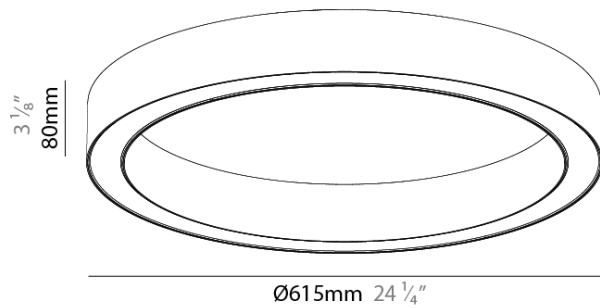

1. To build a product code in our configurator select the specify button on the base model # product page
2. To build a manual product code on this datasheet choose from the options listed below in blue font and add the suffix to the base model #

GENERAL

Series: Glorious
Subseries: Glorious 45
Partner: Prolicht
Division: Architectural
Installation: Surface
Product Type: Ceiling Surface
Mounting Location: Ceiling
Light Distribution: Direct

PHYSICAL

Shape: Round
Diameter (mm): 615
Diameter (in): 24 ³/₁₆
Height (mm): 76
Height (in): 3
Weight (kg): 4
Diffuser: PMMA - Opal / Microprism / Clear Microprism
Fixture Finish: SSR / BKV / CWI / CRY / HAB / UFT / ITA / RUA / FTG / MYG / LOD / PUS / FRO / FUP / KIA / POP / BLS / SPG / MEY / GOH / CHC / COM / ABZ / JAG / OBR / MOS / ROR
Fixture Material: PMMA / Aluminum

ELECTRICAL

Lamp Type: LED
Input Wattage (W): 18.8
Total Output Wattage (W): 16.3
Dimming: Non-Dimmable
Driver Included: Yes
Driver Location: Integrated
Driver Type: Constant Current - Universal
Driver Class: Class 2
Input Voltage (V): 120 - 277

LED

Color Temperature (°K): 2700 / 3000 / 3500 / 4000
Max. Delivered Lumen (lm): Max 2264
Nominal Lumen (lm): Max 3185
CRI: >90 CRI
Lamp Life (hrs): 50000

OPTICAL

Adjustability: Fixed

RATINGS AND CERTIFICATIONS

Certified By: Certified for North American Standards
IP rating: IP40

PROJECT _____
TYPE _____
SPECIFIER _____
QUANTITY _____
DATE _____