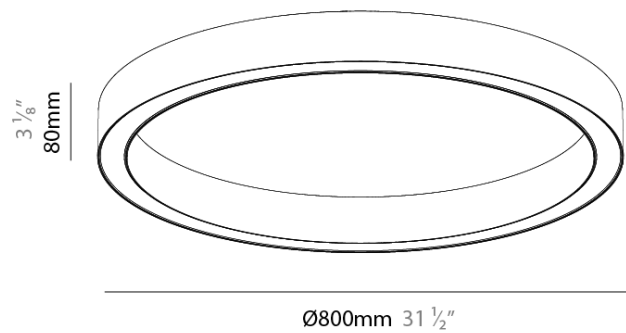

A3D414-HE-

base number   Color   Finishes   Diffuser
Temperature   (Diamond)   Options

1. To build a product code in our configurator select the specify button on the base model # product page
2. To build a manual product code on this datasheet choose from the options listed below in blue font and add the suffix to the base model #

GENERAL

Series: Glorious
Subseries: Glorious 45
Partner: Prolicht
Division: Architectural
Installation: Surface
Product Type: Ceiling Surface
Mounting Location: Ceiling
Light Distribution: Direct

PHYSICAL

Shape: Round
Diameter (mm): 800
Diameter (in): 31 1/2
Height (mm): 76
Height (in): 3
Weight (kg): 4
Diffuser: PMMA - Opal / Microprism / Clear Microprism
Fixture Finish: SSR / BKV / CWI / CRY / HAB / UFT / ITA / RUA / FTG / MYG / LOD / PUS / FRO / FUP / KIA / POP / BLS / SPG / MEY / GOH / CHC / COM / ABZ / JAG / OBR / MOS / ROR
Fixture Material: PMMA / Aluminum

ELECTRICAL

Lamp Type: LED
Input Wattage (W): 25.1
Total Output Wattage (W): 22.8
Dimming: Non-Dimmable
Driver Included: Yes
Driver Location: Integrated
Driver Type: Constant Current - Universal
Driver Class: Class 2
Input Voltage (V): 120 - 277

LED

Color Temperature (°K): 2700 / 3000 / 3500 / 4000
Max. Delivered Lumen (lm): Max 3018
Nominal Lumen (lm): Max 4246
CRI: >90 CRI
Lamp Life (hrs): 50000

OPTICAL

Adjustability: Fixed

RATINGS AND CERTIFICATIONS

Certified By: Certified for North American Standards
IP rating: IP40

PROJECT
TYPE
SPECIFIER
QUANTITY
DATE