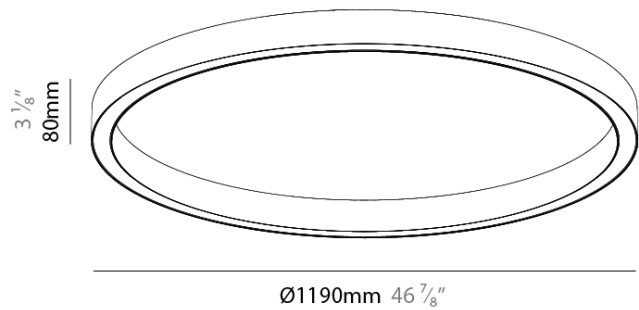

1. To build a product code in our configurator select the specify button on the base model # product page
2. To build a manual product code on this datasheet choose from the options listed below in blue font and add the suffix to the base model #

GENERAL

Series: Glorious
Subseries: Glorious 45
Partner: Prolicht
Division: Architectural
Installation: Surface
Product Type: Ceiling Surface
Mounting Location: Ceiling
Light Distribution: Direct

PHYSICAL

Shape: Round
Diameter (mm): 1190
Diameter (in): 46 ⁷/₈
Height (mm): 76
Height (in): 3
Weight (kg): 4
Diffuser: [PMMA - Opal](#) / [Microprism](#) / [Clear Microprism](#)
Fixture Finish: [SSR / BKV / CWI / CRY / HAB / UFT / ITA / RUA / FTG / MYG / LOD / PUS / FRO / FUP / KIA / POP / BLS / SPG / MEY / GOH / CHC / COM / ABZ / JAG / OBR / MOS / ROR](#)
Fixture Material: [PMMA](#) / [Aluminum](#)

ELECTRICAL

Lamp Type: LED
Input Wattage (W): 77.6
Total Output Wattage (W): 70.5
Dimming: [Non-Dimming](#) / [0-10V Dimming](#) / [Phase Dimming](#) / [DALI Dimming](#) / [MATTER Dimming](#)
Driver Included: Yes
Driver Location: Integrated
Driver Type: Constant Current - Universal
Driver Class: Class 2
Input Voltage (V): 120 - 277

LED

Color Temperature (°K): [2700](#) / [3000](#) / [3500](#) / [4000](#)
Max. Delivered Lumen (lm): Max 9084
Nominal Lumen (lm): Max 12780
CRI: >90 CRI
Lamp Life (hrs): 50000

OPTICAL

Adjustability: Fixed

RATINGS AND CERTIFICATIONS

Certified By: Certified for North American Standards
IP rating: IP40

PROJECT
TYPE
SPECIFIER
QUANTITY
DATE