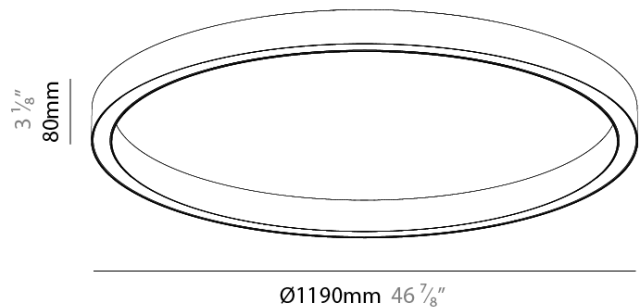

base number   Color   Finishes   Diffuser
Temperature   (Diamond)   Options

1. To build a product code in our configurator select the specify button on the base model # product page
2. To build a manual product code on this datasheet choose from the options listed below in blue font and add the suffix to the base model #

GENERAL

Series: Glorious
Subseries: Glorious 45
Partner: Prolicht
Division: Architectural
Installation: Surface
Product Type: Ceiling Surface
Mounting Location: Ceiling
Light Distribution: Direct

PHYSICAL

Shape: Round
Diameter (mm): 1190
Diameter (in): 46 ⁷/₈
Height (mm): 76
Height (in): 3
Weight (kg): 4
Diffuser: [PMMA - Opal](#) / [Microprism](#) / [Clear Microprism](#)
Fixture Finish: [SSR](#) / [BKV](#) / [CWI](#) / [CRY](#) / [HAB](#) / [UFT](#) / [ITA](#) / [RUA](#) / [FTG](#) / [MYG](#) / [LOD](#) / [PUS](#) / [FRO](#) / [FUP](#) / [KIA](#) / [POP](#) / [BLS](#) / [SPG](#) / [MEY](#) / [GOH](#) / [CHC](#) / [COM](#) / [ABZ](#) / [JAG](#) / [OBR](#) / [MOS](#) / [ROR](#)
Fixture Material: [PMMA](#) / [Aluminum](#)

ELECTRICAL

Lamp Type: LED
Input Wattage (W): 37.6
Total Output Wattage (W): 34.2
Dimming: Non-Dimmable
Driver Included: Yes
Driver Location: Integrated
Driver Type: Constant Current - Universal
Driver Class: Class 2
Input Voltage (V): 120 - 277

LED

Color Temperature (°K): [2700](#) / [3000](#) / [3500](#) / [4000](#)
Max. Delivered Lumen (lm): Max 4527
Nominal Lumen (lm): Max 6369
CRI: >90 CRI
Lamp Life (hrs): 50000

OPTICAL

Adjustability: Fixed

RATINGS AND CERTIFICATIONS

Certified By: Certified for North American Standards
IP rating: IP40

PROJECT
TYPE
SPECIFIER
QUANTITY
DATE