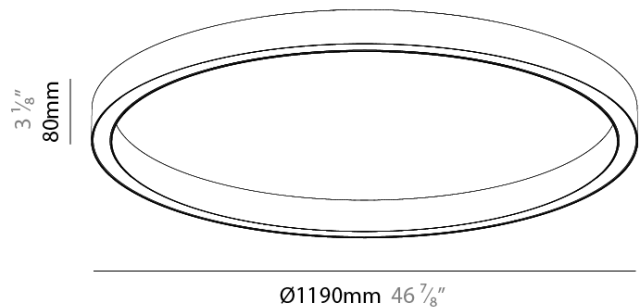

1. To build a product code in our configurator select the specify button on the base model # product page
2. To build a manual product code on this datasheet choose from the options listed below in blue font and add the suffix to the base model #

GENERAL

Series: Glorious
Subseries: Glorious 45
Partner: Prolicht
Division: Architectural
Installation: Surface
Product Type: Ceiling Surface
Mounting Location: Ceiling
Light Distribution: Direct

PHYSICAL

Shape: Round
Diameter (mm): 1190
Diameter (in): 46 ⁷/₈
Height (mm): 76
Height (in): 3
Weight (kg): 4
[Diffuser: PMMA - Opal / Microprism / Clear Microprism](#)
[Fixture Finish: SSR / BKV / CWI / CRY / HAB / UFT / ITA / RUA / FTG / MYG / LOD / PUS / FRO / FUP / KIA / POP / BLS / SPG / MEY / GOH / CHC / COM / ABZ / JAG / OBR / MOS / ROR](#)
Fixture Material: PMMA / Aluminum

ELECTRICAL

Lamp Type: LED
Input Wattage (W): 65.3
Total Output Wattage (W): 59.4
[Dimming: Non-dimming / DALI Dimming / MATTER Dimming](#)
Driver Included: Yes
Driver Location: Integrated
Driver Type: Constant Current - Universal
Driver Class: Class 2
Input Voltage (V): 120 - 277

LED

Color Temperature (°K): 2700-6500 Tunable White
Max. Delivered Lumen (lm): Max 7663
Nominal Lumen (lm): Max 10781
CRI: >90 CRI
Lamp Life (hrs): 50000

OPTICAL

Adjustability: Fixed

RATINGS AND CERTIFICATIONS

Certified By: Certified for North American Standards
IP rating: IP40

PROJECT
TYPE
SPECIFIER
QUANTITY
DATE