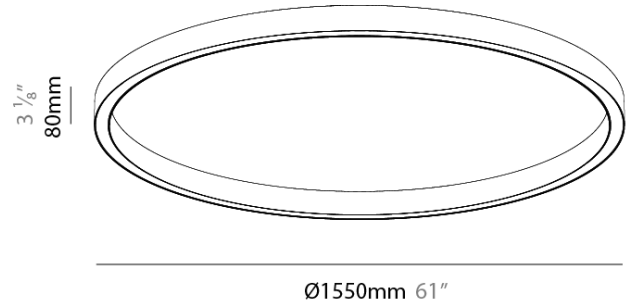

1. To build a product code in our configurator select the specify button on the base model # product page
2. To build a manual product code on this datasheet choose from the options listed below in blue font and add the suffix to the base model #

GENERAL

Series: Glorious
Subseries: Glorious 45
Partner: Prolicht
Division: Architectural
Installation: Surface
Product Type: Ceiling Surface
Mounting Location: Ceiling
Light Distribution: Direct

PHYSICAL

Shape: Round
Diameter (mm): 1550
Diameter (in): 61
Height (mm): 76
Height (in): 3
Weight (kg): 4
Diffuser: [PMMA - Opal / Microprism / Clear Microprism](#)
Fixture Finish: [SSR / BKV / CWI / CRY / HAB / UFT / ITA / RUA / FTG / MYG / LOD / PUS / FRO / FUP / KIA / POP / BLS / SPG / MEY / GOH / CHC / COM / ABZ / JAG / OBR / MOS / ROR](#)
Fixture Material: [PMMA / Aluminum](#)

ELECTRICAL

Lamp Type: LED
Input Wattage (W): 87.1
Total Output Wattage (W): 79.2
Dimming: [Non-dimming / DALI Dimming / MATTER Dimming](#)
Driver Included: Yes
Driver Location: Integrated
Driver Type: Constant Current - Universal
Driver Class: Class 2
Input Voltage (V): 120 - 277

LED

Color Temperature (°K): 2700-6500 Tunable White
Max. Delivered Lumen (lm): Max 10217
Nominal Lumen (lm): Max 14375
CRI: >90 CRI
Lamp Life (hrs): 50000

OPTICAL

Adjustability: Fixed

RATINGS AND CERTIFICATIONS

Certified By: Certified for North American Standards
IP rating: IP40

PROJECT
TYPE
SPECIFIER
QUANTITY
DATE