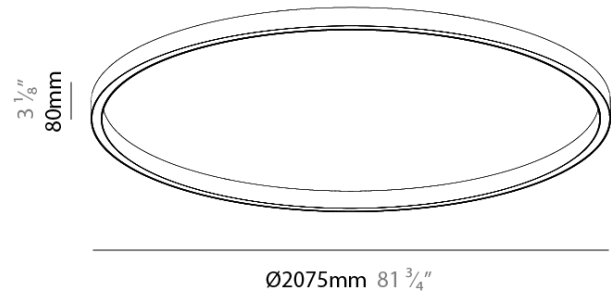

base number   Color   Finishes   Diffuser
Temperature   (Diamond)   Options

1. To build a product code in our configurator select the specify button on the base model # product page
2. To build a manual product code on this datasheet choose from the options listed below in blue font and add the suffix to the base model #

GENERAL

Series: Glorious
Subseries: Glorious 45
Partner: Prolicht
Division: Architectural
Installation: Surface
Product Type: Ceiling Surface
Mounting Location: Ceiling
Light Distribution: Direct

PHYSICAL

Shape: Round
Diameter (mm): 2075
Diameter (in): 81 ¹¹/₁₆
Height (mm): 76
Height (in): 3
Weight (kg): 4
Diffuser: PMMA - Opal / Microprism / Clear Microprism
Fixture Finish: SSR / BKV / CWI / CRY / HAB / UFT / ITA / RUA / FTG / MYG / LOD / PUS / FRO / FUP / KIA / POP / BLS / SPG / MEY / GOH / CHC / COM / ABZ / JAG / OBR / MOS / ROR
Fixture Material: PMMA / Aluminum

ELECTRICAL

Lamp Type: LED
Input Wattage (W): 65.8
Total Output Wattage (W): 59.8
Dimming: Non-Dimmable
Driver Included: Yes
Driver Location: Integrated
Driver Type: Constant Current - Universal
Driver Class: Class 2
Input Voltage (V): 120 - 277

LED

Color Temperature (°K): 2700 / 3000 / 3500 / 4000
Max. Delivered Lumen (lm): Max 7923
Nominal Lumen (lm): Max 11146
CRI: >90 CRI
Lamp Life (hrs): 50000

OPTICAL

Adjustability: Fixed

RATINGS AND CERTIFICATIONS

Certified By: Certified for North American Standards
IP rating: IP40

PROJECT
TYPE
SPECIFIER
QUANTITY
DATE