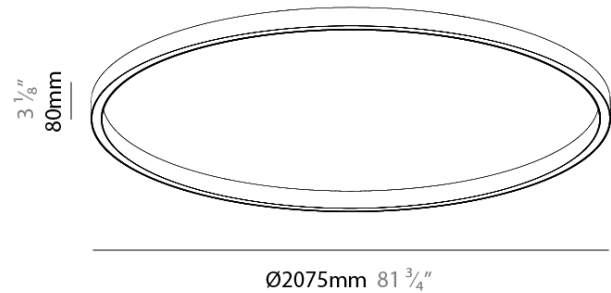

1. To build a product code in our configurator select the specify button on the base model # product page
2. To build a manual product code on this datasheet choose from the options listed below in blue font and add the suffix to the base model #

GENERAL

Series: Glorious
Subseries: Glorious 45
Partner: Prolicht
Division: Architectural
Installation: Surface
Product Type: Ceiling Surface
Mounting Location: Ceiling
Light Distribution: Direct

PHYSICAL

Shape: Round
Diameter (mm): 2075
Diameter (in): 81 ¹¹/₁₆
Height (mm): 76
Height (in): 3
Weight (kg): 4
Diffuser: [PMMA - Opal](#) / [Microprism](#) / [Clear Microprism](#)
Fixture Finish: [SSR / BKV / CWI / CRY / HAB / UFT / ITA / RUA / FTG / MYG / LOD / PUS / FRO / FUP / KIA / POP / BLS / SPG / MEY / GOH / CHC / COM / ABZ / JAG / OBR / MOS / ROR](#)
Fixture Material: [PMMA](#) / [Aluminum](#)

ELECTRICAL

Lamp Type: LED
Input Wattage (W): 114.4
Total Output Wattage (W): 104
Dimming: [Non-dimming](#) / [DALI Dimming](#) / [MATTER Dimming](#)
Driver Included: Yes
Driver Location: Integrated
Driver Type: Constant Current - Universal
Driver Class: Class 2
Input Voltage (V): 120 - 277

LED

Color Temperature (°K): 2700-6500 Tunable White
Max. Delivered Lumen (lm): Max 13410
Nominal Lumen (lm): Max 18867
CRI: >90 CRI
Lamp Life (hrs): 50000

OPTICAL

Adjustability: Fixed

RATINGS AND CERTIFICATIONS

Certified By: Certified for North American Standards
IP rating: IP40

PROJECT
TYPE
SPECIFIER
QUANTITY
DATE