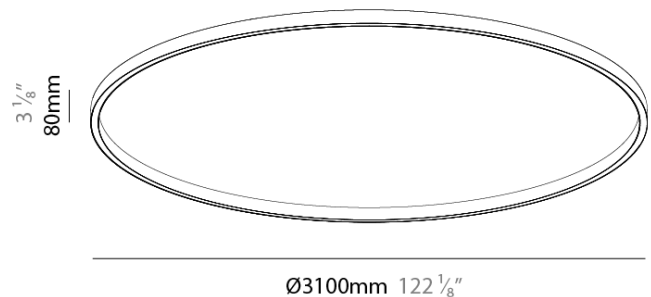

1. To build a product code in our configurator select the specify button on the base model # product page
2. To build a manual product code on this datasheet choose from the options listed below in blue font and add the suffix to the base model #

GENERAL

Series: Glorious
Subseries: Glorious 45
Partner: Prolicht
Division: Architectural
Installation: Surface
Product Type: Ceiling Surface
Mounting Location: Ceiling
Light Distribution: Direct

PHYSICAL

Shape: Round
Diameter (mm): 3100
Diameter (in): 122 1/8
Height (mm): 76
Height (in): 3
Weight (kg): 4
Diffuser: PMMA - Opal / Microprism / Clear Microprism
Fixture Finish: SSR / BKV / CWI / CRY / HAB / UFT / ITA / RUA / FTG / MYG / LOD / PUS / FRO / FUP / KIA / POP / BLS / SPG / MEY / GOH / CHC / COM / ABZ / JAG / OBR / MOS / ROR
Fixture Material: PMMA / Aluminum

ELECTRICAL

Lamp Type: LED
Input Wattage (W): 207
Total Output Wattage (W): 188.2
Dimming: Non-Dimming / 0-10V Dimming / Phase Dimming / DALI Dimming / MATTER Dimming
Driver Included: Yes
Driver Location: Integrated
Driver Type: Constant Current - Universal
Driver Class: Class 2
Input Voltage (V): 120 - 277

LED

Color Temperature (°K): 2700 / 3000 / 3500 / 4000
Max. Delivered Lumen (lm): Max 24224
Nominal Lumen (lm): Max 34080
CRI: >90 CRI
Lamp Life (hrs): 50000

OPTICAL

Adjustability: Fixed

RATINGS AND CERTIFICATIONS

Certified By: Certified for North American Standards
IP rating: IP40