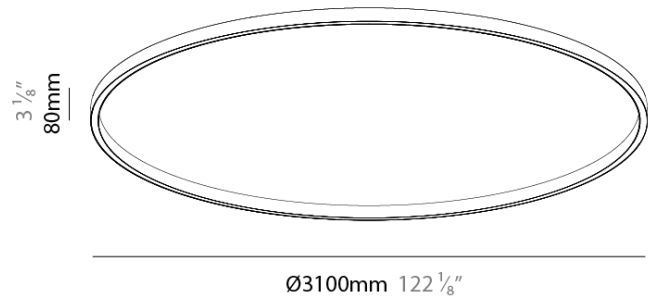

1. To build a product code in our configurator select the specify button on the base model # product page
2. To build a manual product code on this datasheet choose from the options listed below in blue font and add the suffix to the base model #

GENERAL

Series: Glorious
Subseries: Glorious 45
Partner: Prolicht
Division: Architectural
Installation: Surface
Product Type: Ceiling Surface
Mounting Location: Ceiling
Light Distribution: Direct

PHYSICAL

Shape: Round
Diameter (mm): 3100
Diameter (in): 122 1/8
Height (mm): 76
Height (in): 3
Weight (kg): 4
Diffuser: PMMA - Opal / Microprism / Clear Microprism
Fixture Finish: SSR / BKV / CWI / CRY / HAB / UFT / ITA / RUA / FTG / MYG / LOD / PUS / FRO / FUP / KIA / POP / BLS / SPG / MEY / GOH / CHC / COM / ABZ / JAG / OBR / MOS / ROR
Fixture Material: PMMA / Aluminum

ELECTRICAL

Lamp Type: LED
Input Wattage (W): 174.2
Total Output Wattage (W): 158.2
Dimming: Non-dimming / DALI Dimming / MATTER Dimming
Driver Included: Yes
Driver Location: Integrated
Driver Type: Constant Current - Universal
Driver Class: Class 2
Input Voltage (V): 120 - 277

LED

Color Temperature (°K): 2700-6500 Tunable White
Max. Delivered Lumen (lm): Max 20435
Nominal Lumen (lm): Max 28749
CRI: >90 CRI
Lamp Life (hrs): 50000

OPTICAL

Adjustability: Fixed

RATINGS AND CERTIFICATIONS

Certified By: Certified for North American Standards
IP rating: IP40

PROJECT
TYPE
SPECIFIER
QUANTITY
DATE