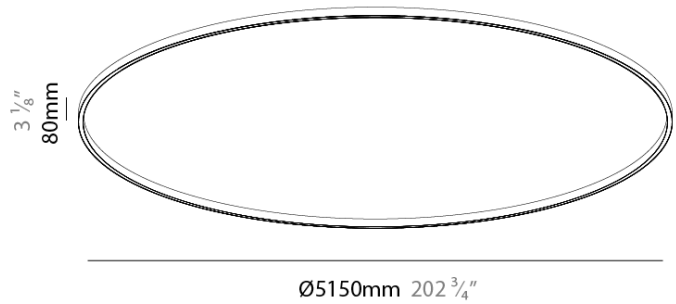

1. To build a product code in our configurator select the specify button on the base model # product page
2. To build a manual product code on this datasheet choose from the options listed below in blue font and add the suffix to the base model #

GENERAL

Series: Glorious
Subseries: Glorious 45
Partner: Prolicht
Division: Architectural
Installation: Surface
Product Type: Ceiling Surface
Mounting Location: Ceiling
Light Distribution: Direct

PHYSICAL

Shape: Round
Diameter (mm): 5150
Diameter (in): 202 ³/₄
Height (mm): 76
Height (in): 3
Weight (kg): 4
Diffuser: [PMMA - Opal](#) / [Microprism](#) / [Clear Microprism](#)
Fixture Finish: [SSR / BKV / CWI / CRY / HAB / UFT / ITA / RUA / FTG / MYG / LOD / PUS / FRO / FUP / KIA / POP / BLS / SPG / MEY / GOH / CHC / COM / ABZ / JAG / OBR / MOS / ROR](#)
Fixture Material: [PMMA](#) / [Aluminum](#)

ELECTRICAL

Lamp Type: LED
Input Wattage (W): 345
Total Output Wattage (W): 313.6
Dimming: [Non-Dimming](#) / [0-10V Dimming](#) / [Phase Dimming](#) / [DALI Dimming](#) / [MATTER Dimming](#)
Driver Included: Yes
Driver Location: Integrated
Driver Type: Constant Current - Universal
Driver Class: Class 2
Input Voltage (V): 120 - 277

LED

Color Temperature (°K): [2700](#) / [3000](#) / [3500](#) / [4000](#)
Max. Delivered Lumen (lm): Max 40373
Nominal Lumen (lm): Max 56800
CRI: >90 CRI
Lamp Life (hrs): 50000

OPTICAL

Adjustability: Fixed

RATINGS AND CERTIFICATIONS

Certified By: Certified for North American Standards
IP rating: IP40

PROJECT
TYPE
SPECIFIER
QUANTITY
DATE