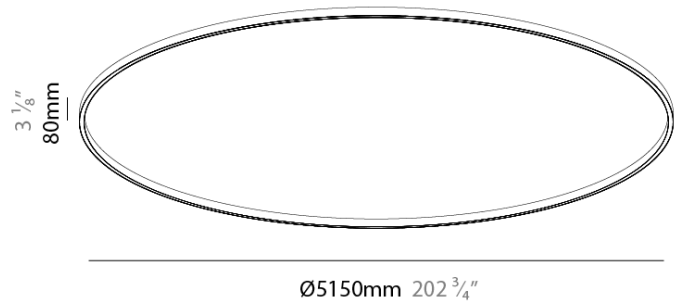

1. To build a product code in our configurator select the specify button on the base model # product page
2. To build a manual product code on this datasheet choose from the options listed below in blue font and add the suffix to the base model #

GENERAL

Series: Glorious
Subseries: Glorious 45
Partner: Prolicht
Division: Architectural
Installation: Surface
Product Type: Ceiling Surface
Mounting Location: Ceiling
Light Distribution: Direct

PHYSICAL

Shape: Round
Diameter (mm): 5150
Diameter (in): 202 ³/₄
Height (mm): 76
Height (in): 3
Weight (kg): 4
Diffuser: [PMMA - Opal](#) / [Microprism](#) / [Clear Microprism](#)
Fixture Finish: [SSR / BKV / CWI / CRY / HAB / UFT / ITA / RUA / FTG / MYG / LOD / PUS / FRO / FUP / KIA / POP / BLS / SPG / MEY / GOH / CHC / COM / ABZ / JAG / OBR / MOS / ROR](#)
Fixture Material: [PMMA](#) / [Aluminum](#)

ELECTRICAL

Lamp Type: LED
Input Wattage (W): 345
Total Output Wattage (W): 313.6
Dimming: [Non-Dimming](#) / [0-10V Dimming](#) / [Phase Dimming](#) / [DALI Dimming](#) / [MATTER Dimming](#)
Driver Included: Yes
Driver Location: Integrated
Driver Type: Constant Current - Universal
Driver Class: Class 2
Input Voltage (V): 120 - 277

LED

Color Temperature (°K): [2700](#) / [3000](#) / [3500](#) / [4000](#)
Max. Delivered Lumen (lm): Max 40373
Nominal Lumen (lm): Max 56800
CRI: >90 CRI
Lamp Life (hrs): 50000

OPTICAL

Adjustability: Fixed

RATINGS AND CERTIFICATIONS

Certified By: Certified for North American Standards
IP rating: IP40

PROJECT
TYPE
SPECIFIER
QUANTITY
DATE