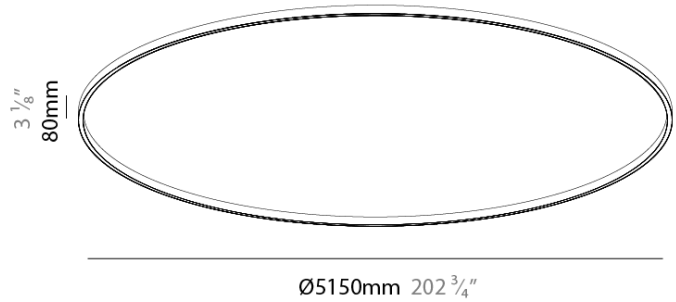

base number   Color   Finishes   Diffuser
Temperature   (Diamond)   Options

1. To build a product code in our configurator select the specify button on the base model # product page
2. To build a manual product code on this datasheet choose from the options listed below in blue font and add the suffix to the base model #

GENERAL

Series: Glorious
Subseries: Glorious 45
Partner: Prolicht
Division: Architectural
Installation: Surface
Product Type: Ceiling Surface
Mounting Location: Ceiling
Light Distribution: Direct

PHYSICAL

Shape: Round
Diameter (mm): 5150
Diameter (in): 202 ³/₄
Height (mm): 76
Height (in): 3
Weight (kg): 4
Diffuser: [PMMA - Opal / Microprism / Clear Microprism](#)
Fixture Finish: [SSR / BKV / CWI / CRY / HAB / UFT / ITA / RUA / FTG / MYG / LOD / PUS / FRO / FUP / KIA / POP / BLS / SPG / MEY / GOH / CHC / COM / ABZ / JAG / OBR / MOS / ROR](#)
Fixture Material: [PMMA / Aluminum](#)

ELECTRICAL

Lamp Type: LED
Input Wattage (W): 167.2
Total Output Wattage (W): 151.8
Dimming: Non-Dimmable
Driver Included: Yes
Driver Location: Integrated
Driver Type: Constant Current - Universal
Driver Class: Class 2
Input Voltage (V): 120 - 277

LED

Color Temperature (°K): [2700 / 3000 / 3500 / 4000](#)
Max. Delivered Lumen (lm): Max 20121
Nominal Lumen (lm): Max 28307
CRI: >90 CRI
Lamp Life (hrs): 50000

OPTICAL

Adjustability: Fixed

RATINGS AND CERTIFICATIONS

Certified By: Certified for North American Standards
IP rating: IP40

PROJECT
TYPE
SPECIFIER
QUANTITY
DATE