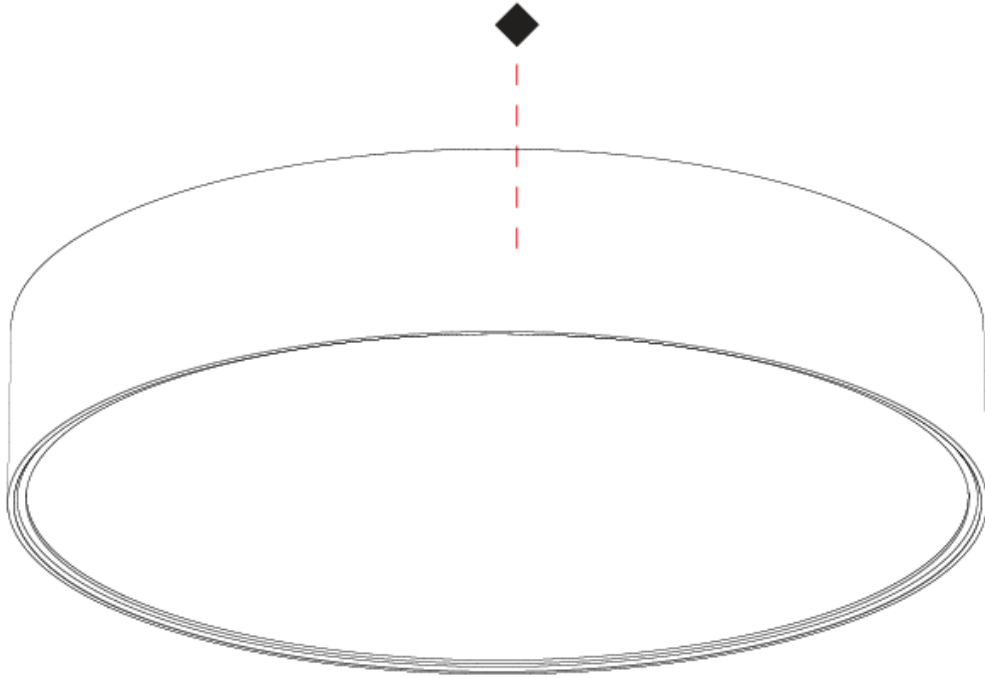

A3D426-

PROJECT _____

TYPE _____

SPECIFIER _____

QUANTITY _____

DATE _____