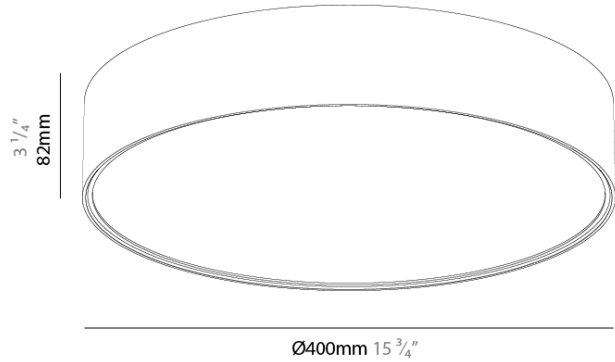

A3D426-

base number	LED Dimming	Finishes (Diamond)	Finishes (Triangle)	Diffuser Options

1. To build a product code in our configurator select the specify button on the base model # product page
2. To build a manual product code on this datasheet choose from the options listed below in blue font and add the suffix to the base model #

GENERAL

Series: Sign EVO
Partner: Prolicht
Division: Architectural
Installation: Surface
Product Type: Ceiling Surface
Mounting Location: Ceiling
Light Distribution: Direct

PHYSICAL

Shape: Round
Diameter (mm): 395
Diameter (in): 15 1/2
Height (mm): 82
Height (in): 3 1/4
Weight (kg): 4.2
Diffuser: PMMA - Opal / Microprism / Clear Microprism
Fixture Finish: SSR / BKV / CWI / CRY / HAB / UFT / ITA / RUA / FTG / MYG / LOD / PUS / FRO / FUP / KIA / POP / BLS / SPG / MEY / GOH / CHC / COM / ABZ / JAG / OBR / MOS / ROR
Fixture Material: PMMA / Extruded Aluminum / Steel

ELECTRICAL

Lamp Type: LED (Zhaga Standard)
Input Wattage (W): 26.7
Total Output Wattage (W): 24.6
Dimming: DALI Dimming / MATTER Dimming
Driver Included: Yes
Driver Location: Integrated
Driver Type: Constant Current - Universal
Driver Class: Class 2
Input Voltage (V): 120
Constant Current (MA): 700mA

LED

Color Temperature (°K): 2700-6500 Tunable White
Max. Delivered Lumen (lm): Max 3838
Nominal Lumen (lm): Max 4435
CRI: >90 CRI
Lamp Life (hrs): 50000

RATINGS AND CERTIFICATIONS

Certified By: Certified for North American Standards
IP rating: IP40