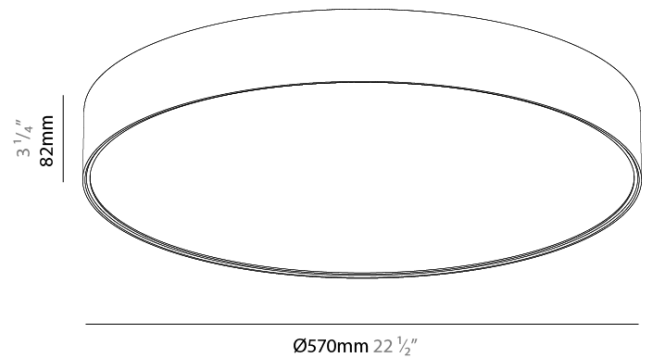

SIGN EVO SURFACE

A3D427-

base number	LED Dimming	Finishes (Diamond)	Finishes (Triangle)	Diffuser Options

1. To build a product code in our configurator select the specify button on the base model # product page
2. To build a manual product code on this datasheet choose from the options listed below in blue font and add the suffix to the base model #

GENERAL

Series: Sign EVO
Partner: Prolicht
Division: Architectural
Installation: Surface
Product Type: Ceiling Surface
Mounting Location: Ceiling
Light Distribution: Direct

PHYSICAL

Shape: Round
Diameter (mm): 570
Diameter (in): 22 1/4
Height (mm): 82
Height (in): 3 1/4
Weight (kg): 6.5
Diffuser: PMMA - Opal / Microprism / Clear Microprism
Fixture Finish: SSR / BKV / CWI / CRY / HAB / UFT / ITA / RUA / FTG / MYG / LOD / PUS / FRO / FUP / KIA / POP / BLS / SPG / MEY / GOH / CHC / COM / ABZ / JAG / OBR / MOS / ROR
Fixture Material: PMMA / Extruded Aluminum / Steel

ELECTRICAL

Lamp Type: LED (Zhaga Standard)
Input Wattage (W): 53.1
Total Output Wattage (W): 48.2
Dimming: DALI Dimming / MATTER Dimming
Driver Included: Yes
Driver Location: Integrated
Driver Type: Constant Current - Universal
Driver Class: Class 2
Input Voltage (V): 120

LED

Color Temperature (°K): 2700-6500 Tunable White
Max. Delivered Lumen (lm): Max 7784
Nominal Lumen (lm): Mxa 8870
CRI: >90 CRI
Lamp Life (hrs): 50000

RATINGS AND CERTIFICATIONS

Certified By: Certified for North American Standards
IP rating: IP40