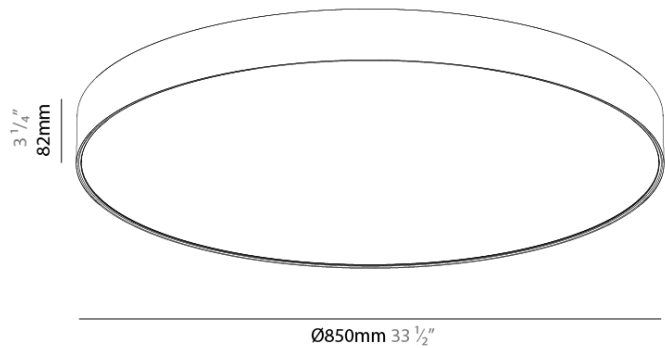

SIGN EVO SURFACE

A3D428-

base number	LED Dimming	Finishes (Diamond)	Finishes (Triangle)	Diffuser Options

1. To build a product code in our configurator select the specify button on the base model # product page
2. To build a manual product code on this datasheet choose from the options listed below in blue font and add the suffix to the base model #

GENERAL

Series: Sign EVO
Partner: Prolicht
Division: Architectural
Installation: Surface
Mounting Location: Ceiling
Light Distribution: Direct

PHYSICAL

Shape: Round
Diameter (mm): 850
Diameter (in): 33 1/8
Height (mm): 82
Height (in): 3 1/4
Weight (kg): 8.8
Diffuser: PMMA - Opal / Microprism / Clear Microprism
Fixture Finish: SSR / BKV / CWI / CRY / HAB / UFT / ITA / RUA / FTG / MYG / LOD / PUS / FRO / FUP / KIA / POP / BLS / SPG / MEY / GOH / CHC / COM / ABZ / JAG / OBR / MOS / ROR
Fixture Material: PMMA / Extruded Aluminum / Steel

ELECTRICAL

Lamp Type: LED (Zhaga Standard)
Input Wattage (W): 89.5
Total Output Wattage (W): 80.9
Dimming: DALI Dimming / MATTER Dimming
Driver Included: Yes
Driver Location: Integrated
Driver Type: Constant Current - Universal
Driver Class: Class 2
Input Voltage (V): 120

LED

Color Temperature (°K): 2700-6500 Tunable White
Max. Delivered Lumen (lm): Max 13972
Nominal Lumen (lm): Max 15523
CRI: >90 CRI
Lamp Life (hrs): 50000

RATINGS AND CERTIFICATIONS

Certified By: Certified for North American Standards
IP rating: IP40