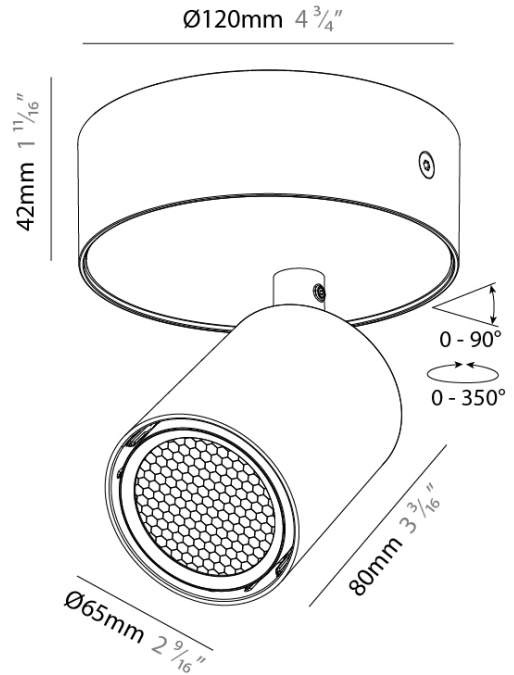

PROJECT	
TYPE	
SPECIFIER	
QUANTITY	
DATE	

CENTRIQ IN SURFACE

A3D432-

base number	LED Dimming	Color Temperature	Finishes (Diamond)	Finishes (Triangle)

1. To build a product code in our configurator select the specify button on the base model # product page
2. To build a manual product code on this datasheet choose from the options listed below in blue font and add the suffix to the base model #

GENERAL

Series: Centriq
Subseries: Centriq In
Partner: Prolicht
Division: Architectural
Installation: Surface
Product Type: Spots
Mounting Location: Ceiling
Light Distribution: Adjustable / Downlight

PHYSICAL

Shape: Cylinder
Diameter (mm): 65
Diameter (in): 2 ⁹/₁₆
Height (mm): 160
Height (in): 6 ⁵/₁₆
Fixture Finish: SSR / BKV / CWI / CRY / HAB / UFT / ITA / RUA / FTG / MYG / LOD / PUS / FRO / FUP / KIA / POP / BLS / SPG / MEY / GOH / CHC / COM / ABZ / JAG / OBR / MOS / ROR
Fixture Material: Aluminum

ELECTRICAL

Lamp Type: LED
Input Wattage (W): 20.6
Dimming: Non-Dimming / DALI Dimming
Driver Type: Constant Current - Universal
Driver Class: Class 2
Input Voltage (V): 120
Upon Request: 0-10V dimming / Phase Dimming

LED

Color Temperature (°K): 2700-6500 Tunable White
Max. Delivered Lumen (lm): Max 1554
Nominal Lumen (lm): Max 1907
CRI: >90 CRI
Lamp Life (hrs): 50000

OPTICAL

Beam Angle: 12
Adjustability: Rotational 350°; Tilt 90°

RATINGS AND CERTIFICATIONS

Certified By: Certified for North American Standards
IP rating: IP20
Glare Rating: ≤ 16