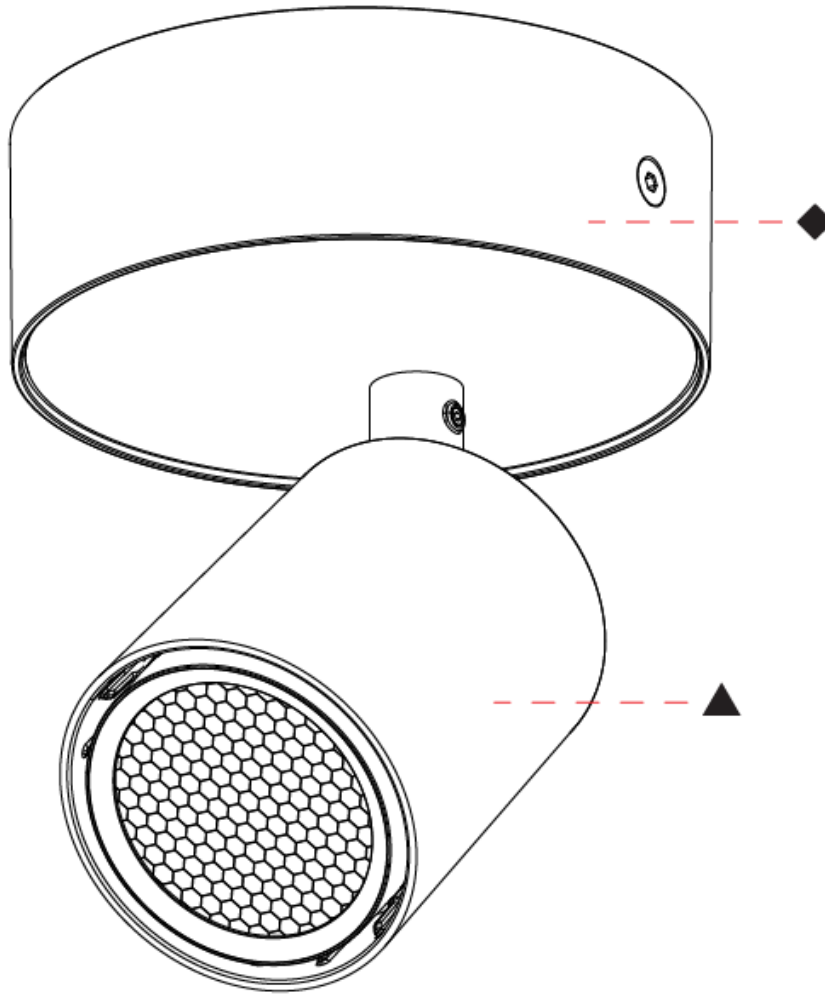

A3D432-

PROJECT _____

TYPE _____

SPECIFIER _____

QUANTITY _____

DATE _____

A