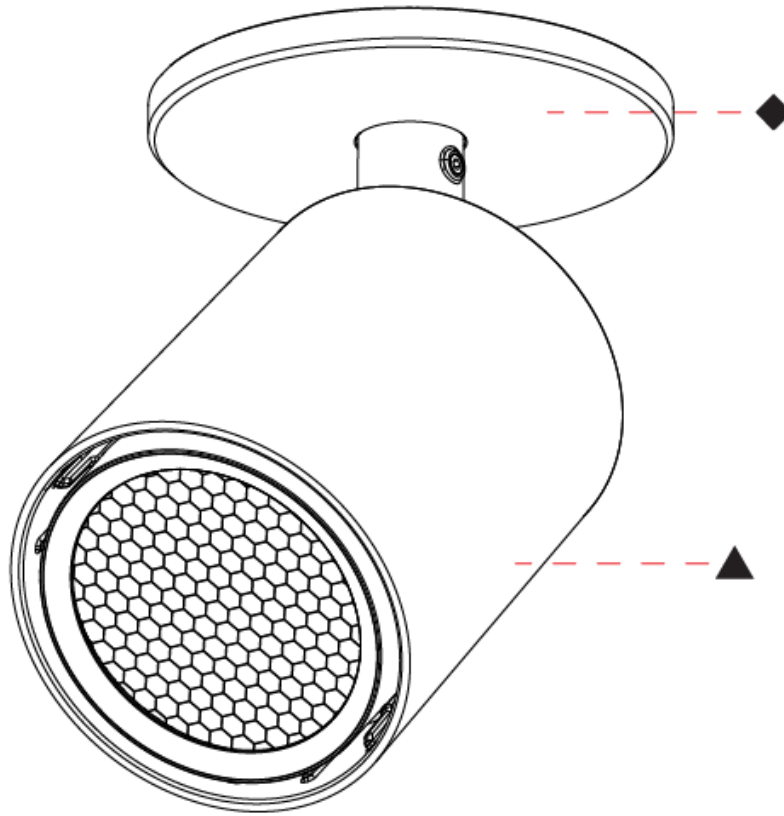

A3D436-

PROJECT

TYPE

SPECIFIER

QUANTITY

DATE

A