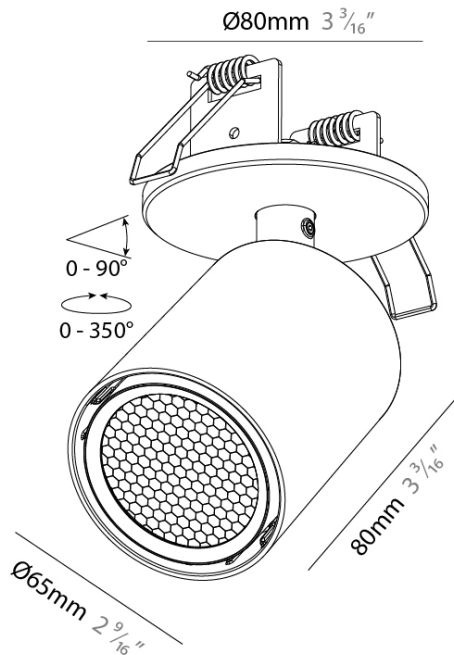

1. To build a product code in our configurator select the specify button on the base model # product page
2. To build a manual product code on this datasheet choose from the options listed below in blue font and add the suffix to the base model #

GENERAL

Series: Centriq
Subseries: Centriq In
Partner: Prolicht
Division: Architectural
Installation: Surface
Product Type: Spots
Mounting Location: Ceiling
Light Distribution: Adjustable / Downlight

PHYSICAL

Shape: Cylinder
Diameter (mm): 65
Diameter (in): 2 9/16
Height (mm): 120
Height (in): 4 3/4
Min. Recessing Depth (mm): 50
Min. Recessing Depth (in): 1 15/16
Fixture Finish: SSR / BKV / CWI / CRY / HAB / UFT / ITA / RUA / FTG / MYG / LOD / PUS / FRO / FUP / KIA / POP / BLS / SPG / MEY / GOH / CHC / COM / ABZ / JAG / OBR / MOS / ROR
Fixture Material: Aluminum Die Cast
Cut-out Measurements: Dia. 68mm / 2 11/16"

ELECTRICAL

Input Wattage (W): 23
Dimming: Non-dimmable / MATTER Dimming
Driver Type: Constant Current - Universal
Driver Class: Class 2
Input Voltage (V): 120
Upon Request: 0-10V dimming / Phase Dimming

LED

Color Temperature (°K): 2700 / 3000 / 3500 / 4000
Max. Delivered Lumen (lm): Max 2291
Nominal Lumen (lm): Max 2761
CRI: >90 CRI
Efficiency (%): 99.6
Lamp Life (hrs): 50000

OPTICAL

Beam Angle: 24, 36, 52
Adjustability: Rotational 350°; Tilt 90°

RATINGS AND CERTIFICATIONS

Certified By: Certified for North American Standards
IP rating: IP20
Glare Rating: ≤ 16