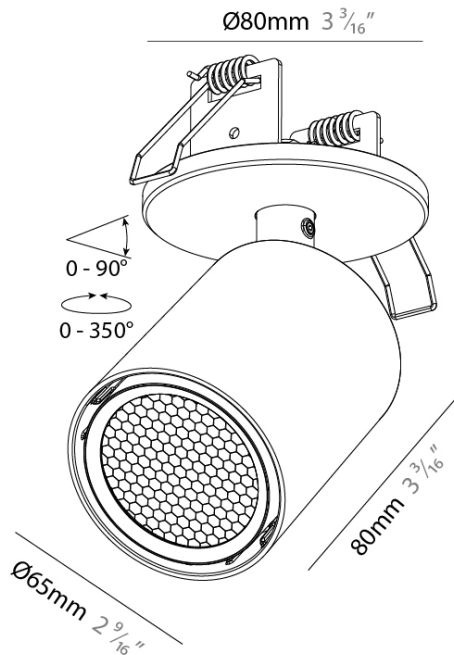

GENERAL

Series: Centriq
Subseries: Centriq In
Partner: Prolicht
Division: Architectural
Installation: Surface
Product Type: Spots
Mounting Location: Ceiling
Light Distribution: Adjustable / Downlight

PHYSICAL

Shape: Cylinder
Diameter (mm): 65
Diameter (in): 2 ⁹/₁₆
Height (mm): 120
Height (in): 4 ³/₄
Min. Recessing Depth (mm): 50
Min. Recessing Depth (in): 1 ¹⁵/₁₆
Fixture Finish: SSR / BKV / CWI / CRY / HAB / UFT / ITA / RUA / FTG / MYG / LOD / PUS / FRO / FUP / KIA / POP / BLS / SPG / MEY / GOH / CHC / COM / ABZ / JAG / OBR / MOS / ROR
Fixture Material: Aluminum Die Cast
Cut-out Measurements: Dia. 68mm / 2 11/16"

ELECTRICAL

Lamp Type: LED
Input Wattage (W): 20.6
Dimming: Non-Dimming / DALI Dimming
Driver Included: Yes
Driver Location: Remote
Driver Type: Constant Current - Universal
Driver Class: Class 2
Input Voltage (V): 120
Constant Current (MA): 500mA
Upon Request: 0-10V dimming / Phase Dimming

LED

Color Temperature (°K): 2700 / 3000 / 3500 / 4000
Max. Delivered Lumen (lm): Max 1566
Nominal Lumen (lm): Max 1922
CRI: >90 CRI
Efficiency (%): 99.6

OPTICAL

Beam Angle: 12
Adjustability: Rotational 350°; Tilt 90°

RATINGS AND CERTIFICATIONS

Certified By: Certified for North American Standards
IP rating: IP20
Glare Rating: ≤ 16