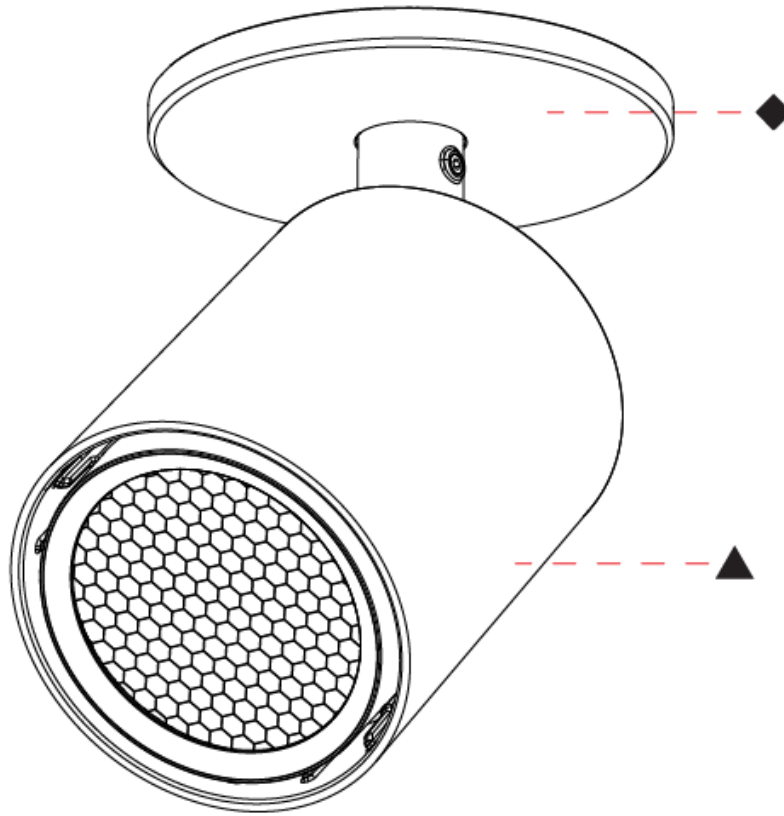

A3D437-

PROJECT

TYPE

SPECIFIER

QUANTITY

DATE

A