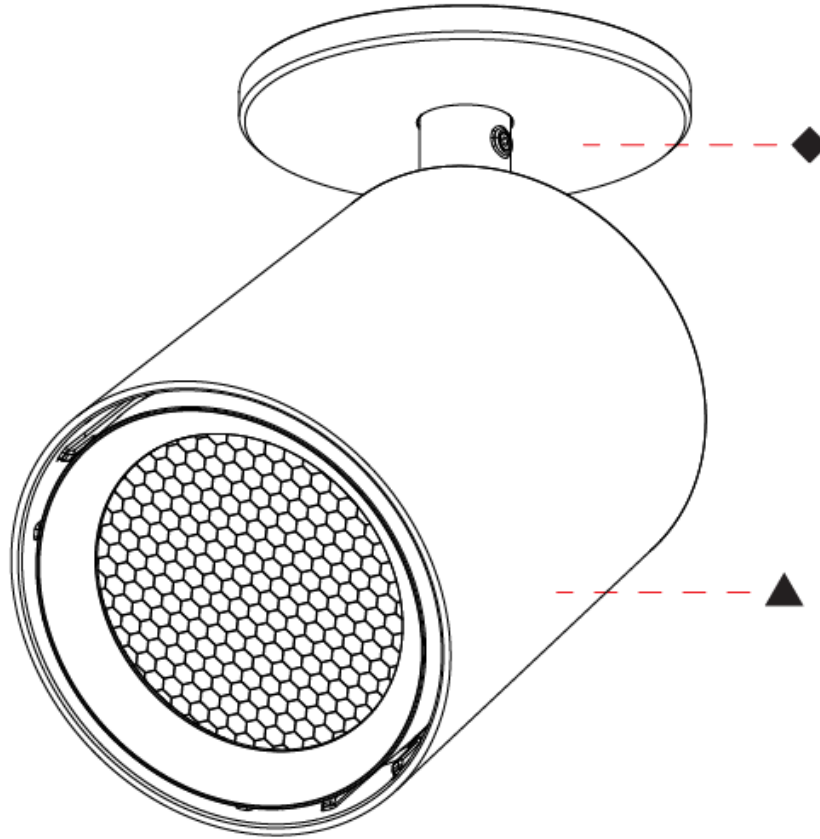

A3D444-

PROJECT _____

TYPE _____

SPECIFIER _____

QUANTITY _____

DATE _____

A