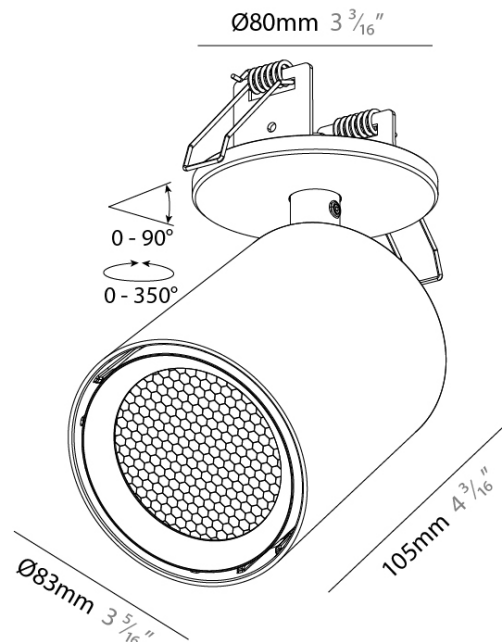

GENERAL

Series: Centriq
Subseries: Centriq In
Partner: Prolicht
Division: Architectural
Installation: Surface
Product Type: Spots
Mounting Location: Ceiling
Light Distribution: Adjustable / Downlight

PHYSICAL

Shape: Cylinder
Diameter (mm): 83
Diameter (in): 3 5/16
Height (mm): 160
Height (in): 6 3/16
Min. Recessing Depth (mm): 50
Min. Recessing Depth (in): 1 15/16
Fixture Finish: SSR / BKV / CWI / CRY / HAB / UFT / ITA / RUA / FTG / MYG / LOD / PUS / FRO / FUP / KIA / POP / BLS / SPG / MEY / GOH / CHC / COM / ABZ / JAG / OBR / MOS / ROR
Fixture Material: Aluminum Die Cast
Cut-out Measurements: Dia. 68mm / 2 11/16"

ELECTRICAL

Input Wattage (W): 27.3
Dimming: Dali Dimming
Driver Included: Yes
Driver Location: Remote
Driver Type: Constant Current - Universal
Driver Class: Class 2
Input Voltage (V): 120
Constant Current (MA): 700mA
Upon Request: 0-10V dimming / Phase Dimming

LED

Color Temperature (°K): 2700 / 3000 / 3500 / 4000
Max. Delivered Lumen (lm): Max 2768
Nominal Lumen (lm): Max 3170
CRI: >90 CRI
Efficiency (%): 101.3
Lamp Life (hrs): 50000

OPTICAL

Beam Angle: 24, 36, 52
Adjustability: Rotational 350°; Tilt 90°

RATINGS AND CERTIFICATIONS

Certified By: Certified for North American Standards
IP rating: IP20
Glare Rating: ≤ 16

PROJECT
TYPE
SPECIFIER
QUANTITY
DATE