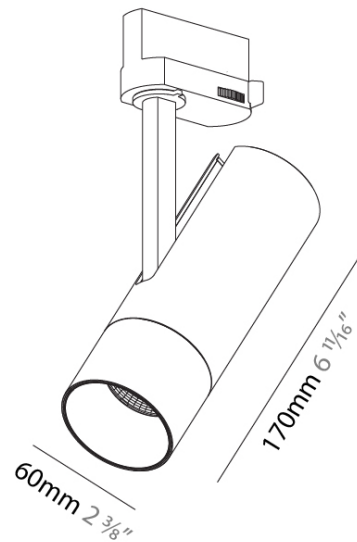

GENERAL

Series: Imagine
Subseries: Imagine 60
Partner: Prolight
Division: Architectural
Installation: Track
Mounting Location: Ceiling
Light Distribution: Adjustable

PHYSICAL

Aperture Sizes - Downlights: 2"
Shape: Cylinder
Diameter (mm): 60
Diameter (in): 2 3/8
Height (mm): 170
Height (in): 6 11/16
Max. Overall Height (mm): 190
Max. Overall Height (in): 7 1/2
Weight (kg): 0.564
Weight (lbs): 1 1/4
Fixture Finish: SSR / BKV / CWI / CRY / HAB / UFT / ITA / RUA / FTG / MYG / LOD / PUS / FRO / FUP / KIA / POP / BLS / SPG / MEY / GOH / CHC / COM / ABZ / JAG / OBR / MOS / ROR
Fixture Material: Aluminum Die Cast

ELECTRICAL

Lamp Type: LED (Zhaga Standard)
Input Wattage (W): 15.5
Total Output Wattage (W): 14
Dimming: Tri-Mode (Non-Dimming and Phase Dimming (120Vac only) and 0-10V Dimming)
Driver Included: Yes
Driver Location: Integrated
Driver Type: Constant Current - Universal
Driver Class: Class 2
Input Voltage (V): 120 - 277
Constant Current (MA): 350

LED

Number of LEDs: 1
Color Temperature (°K): 2700 / 3000 / 3500 / 4000
Max. Delivered Lumen (lm): 930 / 960 / 1009 / 1030
CRI: >90 CRI
Lamp Life (hrs): 50000

OPTICAL

Reflector: 16 / 32 / 46

RATINGS AND CERTIFICATIONS

Certified By: Certified for North American Standards
IP rating: IP20

PROJECT
TYPE
SPECIFIER
QUANTITY
DATE