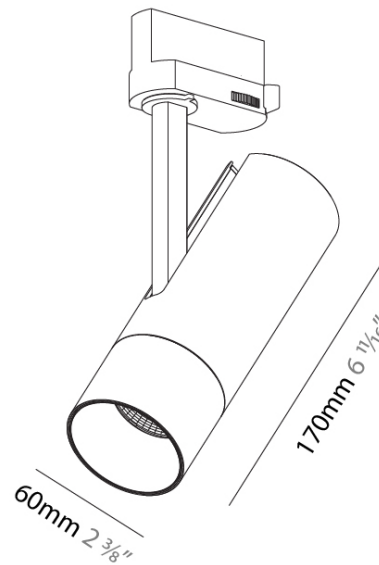

GENERAL

Series: Imagine
 Subseries: Imagine 60
 Partner: Prolicht
 Division: Architectural
 Installation: Track
 Mounting Location: Ceiling
 Light Distribution: Adjustable

PHYSICAL

Aperture Sizes - Downlights: 2"
 Shape: Cylinder
 Diameter (mm): 60
 Diameter (in): 2 3/8
 Height (mm): 170
 Height (in): 6 11/16
 Max. Overall Height (mm): 190
 Max. Overall Height (in): 7 1/2
 Weight (kg): 0.522
 Weight (lbs): 1.15
 Fixture Finish: SSR / BKV / CWI / CRY / HAB / UFT / ITA / RUA / FTG / MYG / LOD / PUS / FRO / FUP / KIA / POP / BLS / SPG / MEY / GOH / CHC / COM / ABZ / JAG / OBR / MOS / ROR
 Holder Finish: BLK / WHI / SIL
 Fixture Material: Aluminum Die Cast

OPTICAL

Optic: Lens Pack - No Lens / Linear Spread Lens / Honeycomb / Spread Lens
 Beam Angle: 12

RATINGS AND CERTIFICATIONS

Certified By: Certified for North American Standards
 IP rating: IP20

PROJECT
TYPE
SPECIFIER
QUANTITY
DATE