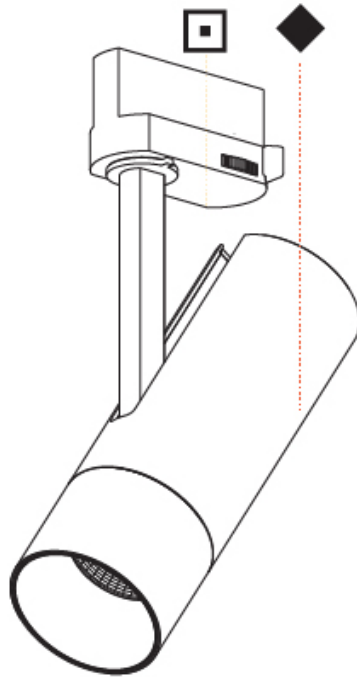

IMAGINE 60 TRACK

A3T010-

PROJECT

TYPE

SPECIFIER

QUANTITY

DATE

A