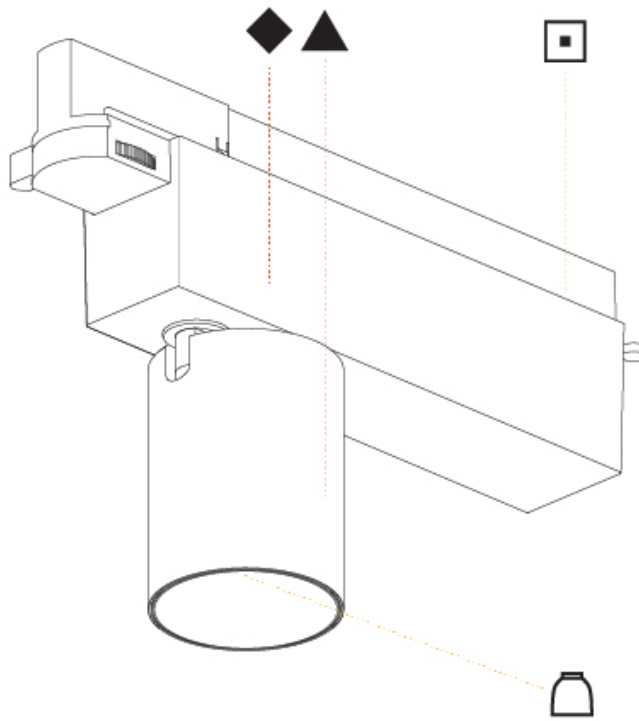

CENTRIQ 60 TRACK

A3T033-

PROJECT _____

TYPE _____

SPECIFIER _____

QUANTITY _____

DATE _____

A