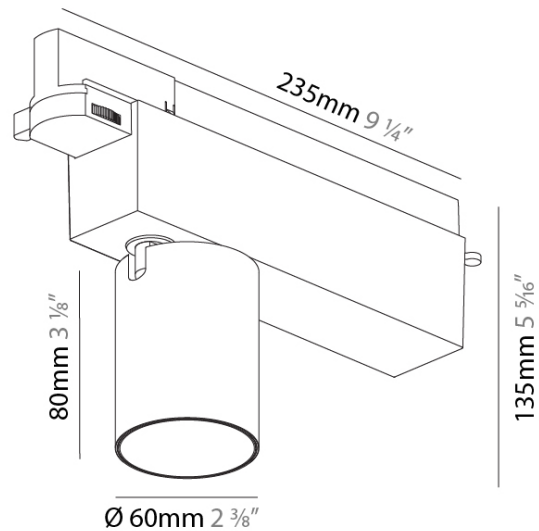

PHYSICAL

Shape: Cylinder
Diameter (mm): 60
Diameter (in): 2 3/8
Length (mm): 235
Length (in): 9 1/4
Height (mm): 135
Height (in): 5 5/16
Light Distribution: Adjustable / Direct
Weight (kg): 0.897
Weight (lbs): 1.977
Installation Requirement: Track or profile system

Fixture Finish: SSR / BKV / CWI / CRY / HAB / UFT / ITA / RUA / FTG / MYG / LOD / PUS / FRO / FUP / KIA / POP / BLS / SPG / MEY / GOH / GUM / CHC / COM / ABZ / JAG / OBR / MOS / ROR

Fixture Material: Aluminum

ELECTRICAL

Lamp Type: LED (Zhaga Standard)
Input Wattage (W): 14
Total Output Wattage (W): 12.5
Dimming: Tri-Mode (Non-Dimming and Phase Dimming (120Vac only) and 0-10V Dimming)
Driver Included: Yes
Driver Location: Integrated
Driver Type: Constant Current - Universal
Driver Class: Class 2
Input Voltage (V): 120 - 277
Constant Current (mA): 350

LED

Number of LEDs: 1
Color Temperature (°K): 2700 / 3000 / 3500 / 4000
Max. Delivered Lumen (lm): 940 / 980 / 1029 / 1050
Nominal Lumen (lm): 1386 / 1438 / 1511 / 1542
CRI: >90 CRI
Lamp Life (hrs): 50000
Upon Request: Special Color Temperature Special Led

OPTICAL

Reflector: 20 / 40 / 60
Adjustability: Rotational 340°; Tilt 90°
Upon Request: Special Beam Angles

RATINGS AND CERTIFICATIONS

Certified By: Certified for North American Standards
IP rating: IP20

PROJECT	
TYPE	
SPECIFIER	
QUANTITY	
DATE