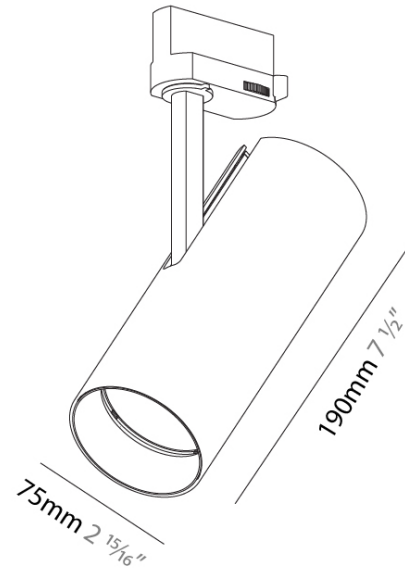

GENERAL

Series: Imagine
Subseries: Imagine 75
Partner: Prolicht
Division: Architectural
Installation: Track
Product Type: Track System Line Voltage
Mounting Location: Ceiling
Light Distribution: Adjustable

PHYSICAL

Aperture Sizes - Downlights: 2"
Shape: Cylinder
Diameter (mm): 75
Diameter (in): 2 ¹⁵/₁₆
Height (mm): 190
Height (in): 7 1/2
Max. Overall Height (mm): 210
Max. Overall Height (in): 8 1/4
Weight (kg): 0.768
Weight (lbs): 1.69
Fixture Finish: SSR / BKV / CWI / CRY / HAB / UFT / ITA / RUA / FTG / MYG / LOD / PUS / FRO / FUP / KIA / POP / BLS / SPG / MEY / GOH / CHC / COM / ABZ / JAG / OBR / MOS / ROR
Fixture Material: Aluminum Die Cast

ELECTRICAL

Lamp Type: LED (Zhaga Standard)
Input Wattage (W): 19
Total Output Wattage (W): 17.3
Dimming: Tri-Mode (Non-Dimming and Phase Dimming (120Vac only) and 0-10V Dimming)
Driver Included: Yes
Driver Location: Integrated
Driver Type: Constant Current - Universal
Driver Class: Class 2
Input Voltage (V): 120 - 277
Constant Current (MA): 500

LED

Number of LEDs: 1
Color Temperature (°K): 2700 / 3000 / 3500 / 4000
Max. Delivered Lumen (lm): 1432 / 1492 / 1555 / 1624
CRI: >90 CRI
Lamp Life (hrs): 50000

OPTICAL

Reflector: 16 / 32
Adjustability: Rotational 350°; Tilt 90°

RATINGS AND CERTIFICATIONS

Certified By: Certified for North American Standards
IP rating: IP20