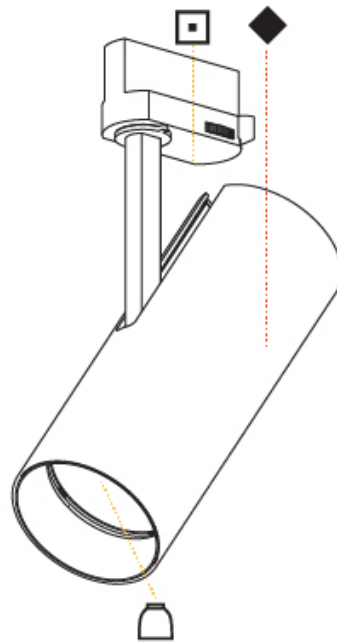

IMAGINE 75 TRACK

A3T039-

PROJECT _____

TYPE _____

SPECIFIER _____

QUANTITY _____

DATE _____

A