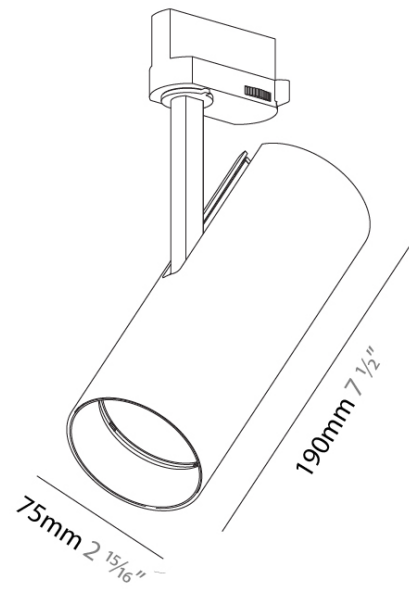

GENERAL

Series: Imagine
 Subseries: Imagine 75
 Partner: Prolicht
 Division: Architectural
 Installation: Track
 Mounting Location: Ceiling
 Light Distribution: Adjustable

PHYSICAL

Aperture Sizes - Downlights: 2"
 Shape: Cylinder
 Diameter (mm): 75
 Diameter (in): 2 15/16
 Height (mm): 190
 Height (in): 7 1/2
 Max. Overall Height (mm): 210
 Max. Overall Height (in): 8 1/4
 Weight (kg): 0.716
 Weight (lbs): 1.58
 Fixture Finish: SSR / BKV / CWI / CRY / HAB / UFT / ITA / RUA / FTG / MYG / LOD / PUS / FRO / FUP / KIA / POP / BLS / SPG / MEY / GOH / CHC / COM / ABZ / JAG / OBR / MOS / ROR
 Holder Finish: BLK / WHI / SIL
 Fixture Material: Aluminum Die Cast

OPTICAL

Reflector: 12
 Optic: Lens Pack - No Lens / Linear Spread Lens / Honeycomb / Spread Lens
 Adjustability: Rotational 350°; Tilt 90°

RATINGS AND CERTIFICATIONS

Certified By: Certified for North American Standards
 IP rating: IP20