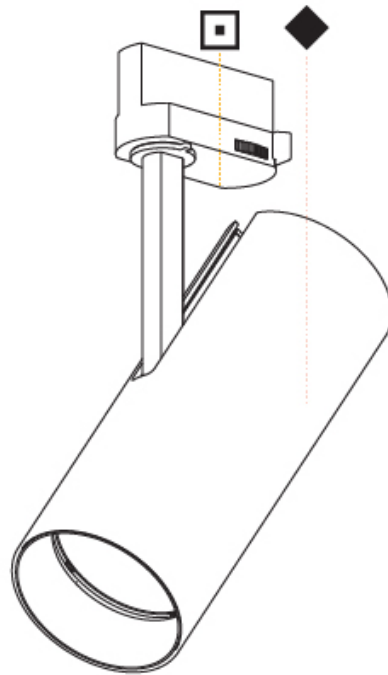

IMAGINE 75 TRACK

A3T042-

PROJECT _____

TYPE _____

SPECIFIER _____

QUANTITY _____

DATE _____

A