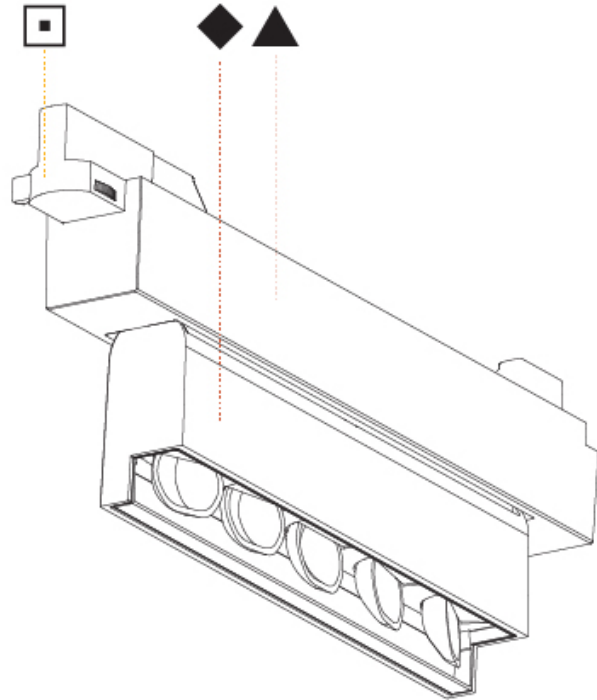

MAGIQ WALLWASH PLUS BLACK TRACK

A3T062-

PROJECT	_____
TYPE	_____
SPECIFIER	_____
QUANTITY	_____
DATE	_____

A