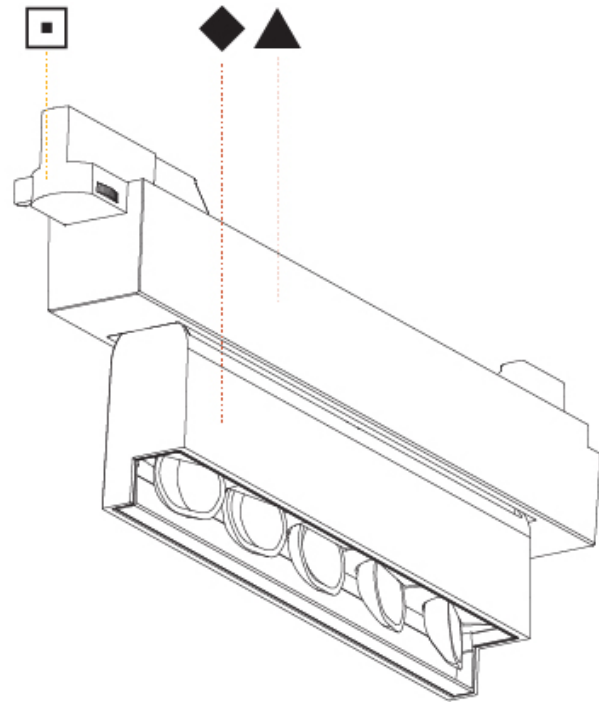

MAGIQ WALLWASH PLUS BLACK TRACK

A3T062-

PROJECT _____

TYPE _____

SPECIFIER _____

QUANTITY _____

DATE _____

A