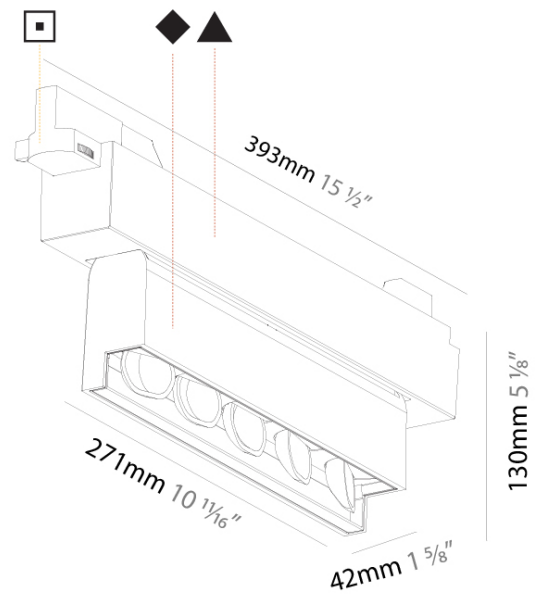

GENERAL

Series: Magiq Wallwash
Subseries: Magiq Wallwash Plus Black
Partner: Prolicht
Division: Architectural
Installation: Track
Product Type: Track System Line Voltage
Mounting Location: Ceiling
Light Distribution: Wallwash

PHYSICAL

Shape: Rectangle
Length (mm): 392
Length (in): 15 7/16
Width (mm): 42
Width (in): 1 5/8
Height (mm): 130
Height (in): 5 1/8
Weight (kg): 1.777
Weight (lbs): 3.91
Fixture Finish: SSR / BKV / CWI / CRY / HAB / UFT / ITA / RUA / FTG / MYG / LOD / PUS / FRO / FUP / KIA / POP / BLS / SPG / MEY / GOH / CHC / COM / ABZ / JAG / OBR / MOS / ROR
Fixture Material: Aluminum Die Cast

ELECTRICAL

Lamp Type: LED (Zhaga Standard)
Input Wattage (W): 48.4
Total Output Wattage (W): 44
Dimming: Non-Dimmable / 0-10V Dimming
Driver Included: Yes
Driver Location: Integrated
Driver Type: Constant Current - Universal
Driver Class: Class 1
Input Voltage (V): 120 - 277
Constant Current (MA): 700

LED

Number of LEDs: 5
Color Temperature (°K): 2700 / 3000 / 3500 / 4000
Max. Delivered Lumen (lm): 3220 / 3430 / 3538 / 3610
Nominal Lumen (lm): 3570 / 3800 / 3920 / 4000
CRI: >90 CRI
Efficiency (%): 80
Lamp Life (hrs): 50000
Upon Request: Special Color Temperature

OPTICAL

Adjustability: Tilt 15°

RATINGS AND CERTIFICATIONS

Certified By: Certified for North American Standards
IP rating: IP20