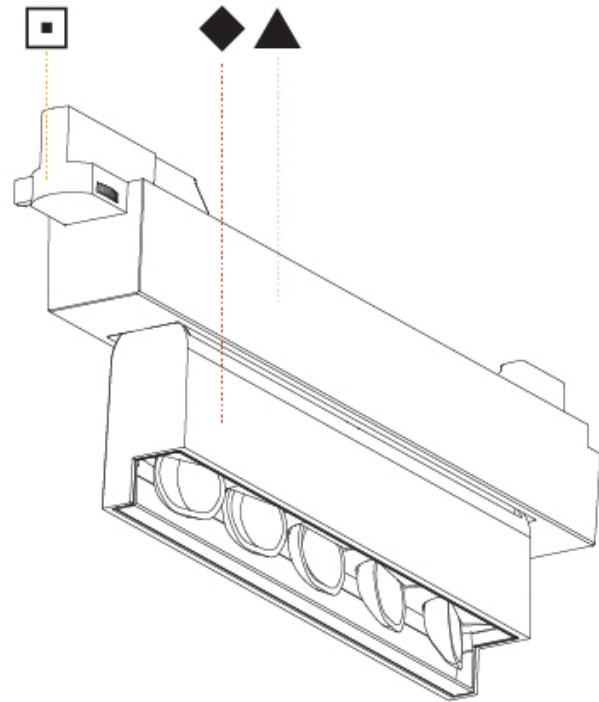

MAGIQ WALLWASH PLUS BLACK TRACK

A3T062-

PROJECT	_____
TYPE	_____
SPECIFIER	_____
QUANTITY	_____
DATE	_____

A