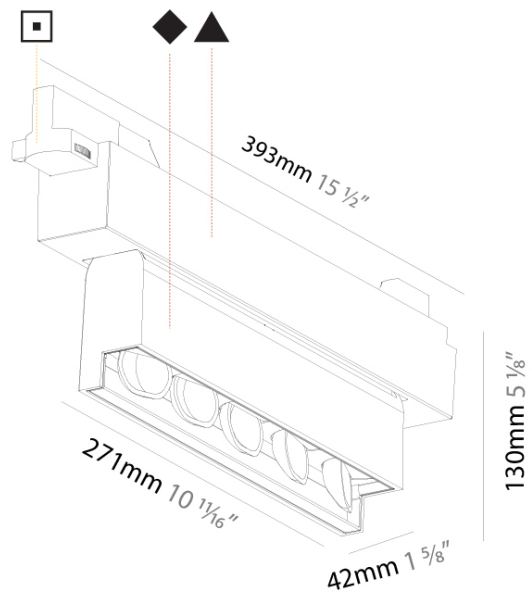

GENERAL

Series: Magiq Wallwash
Subseries: Magiq Wallwash Plus Black
Partner: Prolicht
Division: Architectural
Installation: Track
Product Type: Track System Line Voltage
Mounting Location: Ceiling
Light Distribution: Wallwash

PHYSICAL

Shape: Rectangle
Length (mm): 392
Length (in): 15 7/16
Width (mm): 42
Width (in): 1 5/8
Height (mm): 130
Height (in): 5 1/8
Weight (kg): 1.777
Weight (lbs): 3.91
Fixture Finish: SSR / BKV / CWI / CRY / HAB / UFT / ITA / RUA / FTG / MYG / LOD / PUS / FRO / FUP / KIA / POP / BLS / SPG / MEY / GOH / CHC / COM / ABZ / JAG / OBR / MOS / ROR
Fixture Material: Aluminum Die Cast

ELECTRICAL

Lamp Type: LED (Zhaga Standard)
Input Wattage (W): 48.4
Total Output Wattage (W): 44
Dimming: Non-Dimmable / 0-10V Dimming
Driver Included: Yes
Driver Location: Integrated
Driver Type: Constant Current - Universal
Driver Class: Class 1
Input Voltage (V): 120 - 277
Constant Current (MA): 700

LED

Number of LEDs: 5
Color Temperature (°K): 2700 / 3000 / 3500 / 4000
Max. Delivered Lumen (lm): 3220 / 3430 / 3538 / 3610
Nominal Lumen (lm): 3570 / 3800 / 3920 / 4000
CRI: >90 CRI
Efficiency (%): 80
Lamp Life (hrs): 50000
Upon Request: Special Color Temperature

OPTICAL

Adjustability: Tilt 15°

RATINGS AND CERTIFICATIONS

Certified By: Certified for North American Standards
IP rating: IP20