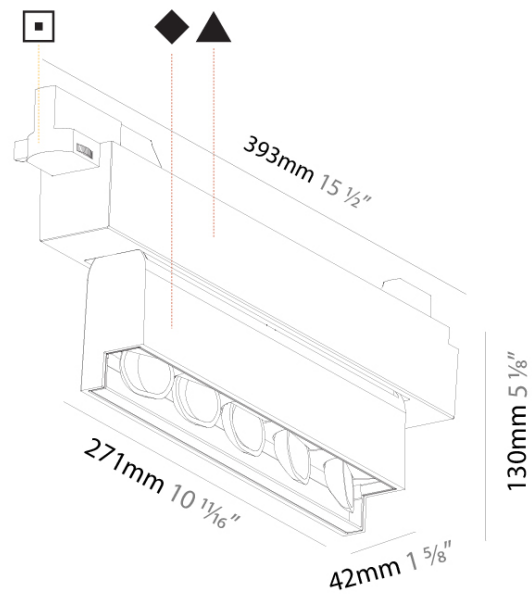

GENERAL

Series: Magiq Wallwash
Subseries: Magiq Wallwash Plus Black
Partner: Prolicht
Division: Architectural
Installation: Track
Product Type: Track System Line Voltage
Mounting Location: Ceiling
Light Distribution: Wallwash

PHYSICAL

Shape: Rectangle
Length (mm): 392
Length (in): 15 7/16
Width (mm): 42
Width (in): 1 5/8
Height (mm): 130
Height (in): 5 1/8
Weight (kg): 1.777
Weight (lbs): 3.91
Fixture Finish: SSR / BKV / CWI / CRY / HAB / UFT / ITA / RUA / FTG / MYG / LOD / PUS / FRO / FUP / KIA / POP / BLS / SPG / MEY / GOH / CHC / COM / ABZ / JAG / OBR / MOS / ROR
Fixture Material: Aluminum Die Cast

ELECTRICAL

Lamp Type: LED (Zhaga Standard)
Input Wattage (W): 48.4
Total Output Wattage (W): 44
Dimming: Non-Dimmable / 0-10V Dimming
Driver Included: Yes
Driver Location: Integrated
Driver Type: Constant Current - Universal
Driver Class: Class 1
Input Voltage (V): 120 - 277
Constant Current (MA): 700

LED

Number of LEDs: 5
Color Temperature (°K): 2700 / 3000 / 3500 / 4000
Max. Delivered Lumen (lm): 3220 / 3430 / 3538 / 3610
Nominal Lumen (lm): 3570 / 3800 / 3920 / 4000
CRI: >90 CRI
Efficiency (%): 80
Lamp Life (hrs): 50000
Upon Request: Special Color Temperature

OPTICAL

Adjustability: Tilt 15°

RATINGS AND CERTIFICATIONS

Certified By: Certified for North American Standards
IP rating: IP20