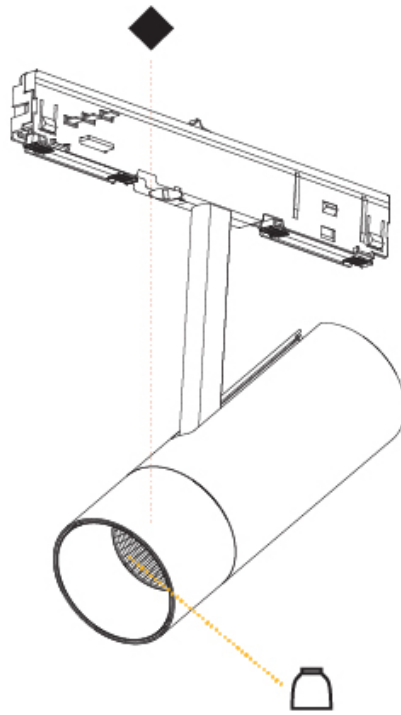

IMAGINE 60

A3T073-

PROJECT

TYPE

SPECIFIER

QUANTITY

DATE

A