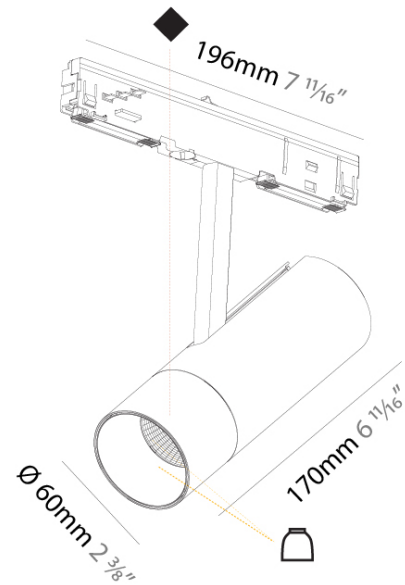

GENERAL

Series: Imagine
Subseries: Imagine 60
Brand: Prolicht
Division: Architectural

PHYSICAL

Shape: Cylinder
Diameter (mm): 60
Diameter (in): 2 3/8
Length (mm): 196
Length (in): 7 11/16
Height (mm): 170
Height (in): 6 11/16
Light Distribution: Adjustable / Direct
Weight (kg): 0.564
Weight (lbs): 1.24

Fixture Finish: SSR / BKV / CWI / CRY / HAB / UFT / ITA / RUA / FTG / MYG / LOD / PUS / FRO / FUP / KIA / POP / BLS / SPG / MEY / GOH / GUM / CHC / COM / ABZ / JAG / OBR / MOS / ROR

Fixture Material: Aluminum Die Cast

ELECTRICAL

Lamp Type: LED (Zhaga Standard)
Input Wattage (W): 13.4
Total Output Wattage (W): 12.2
Dimming: Tri-Mode (Non-Dimming and Phase Dimming (120Vac only) and 0-10V Dimming)
Driver Included: Yes
Driver Location: Integrated
Driver Type: Constant Current - Universal
Driver Class: Class 2
Input Voltage (V): 120 - 277
Constant Current (MA): 350

LED

Number of LEDs: 1
Color Temperature (°K): 2700 / 3000 / 3500 / 4000
Max. Delivered Lumen (lm): 709 / 735 / 773 / 854
CRI: >90 CRI
Lamp Life (hrs): 50000
Upon Request: Special Color Temperature Special LED

OPTICAL

Reflector: 16 / 32 / 46
Adjustability: Rotational 350°; Tilt 90°
Upon Request: Special Beam Angles

RATINGS AND CERTIFICATIONS

Certified By: Certified for North American Standards
IP rating: IP20