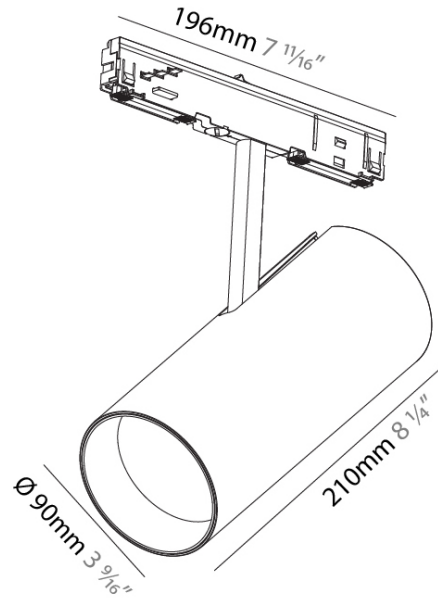

GENERAL

Series: Imagine
 Subseries: Imagine 90
 Brand: Prolicht
 Division: Architectural

PHYSICAL

Shape: Cylinder
 Diameter (mm): 90
 Diameter (in): 3 9/16
 Length (mm): 196
 Length (in): 7 11/16
 Height (mm): 210
 Height (in): 8 1/4
 Light Distribution: Adjustable / Direct
 Weight (kg): 0.886
 Weight (lbs): 1.95

OPTICAL

Reflector: 18 / 26 / 40
 Adjustability: Rotational 350°; Tilt 90°
 Upon Request: Special Beam Angles

RATINGS AND CERTIFICATIONS

Certified By: Certified for North American Standards
 IP rating: IP20