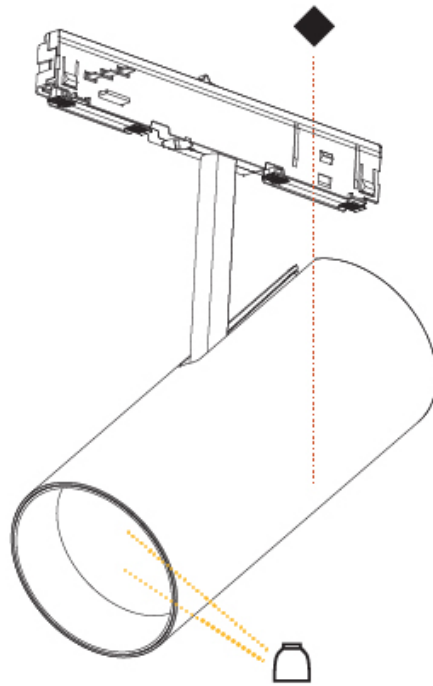

IMAGINE 90

A3T077-

PROJECT

TYPE

SPECIFIER

QUANTITY

DATE

A