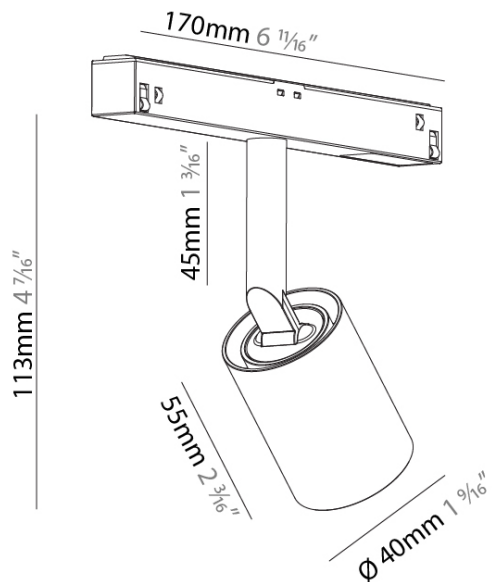

GENERAL

Series: Centriq
Partner: Prolicht
Division: Architectural
Light Distribution: Adjustable

PHYSICAL

Aperture Sizes - Downlights: 1"
Shape: Cylinder
Diameter (mm): 40
Diameter (in): 1 9/16
Length (mm): 170
Length (in): 6 11/16
Height (mm): 113
Height (in): 4 7/16
Weight (kg): 0.117
Weight (lbs): 0.258
Fixture Finish: SSR / BKV / CWI / CRY / HAB / UFT / ITA / RUA / FTG / MYG / LOD / PUS / FRO / FUP / KIA / POP / BLS / SPG / MEV / GOH / CHC / COM / ABZ / JAG / OBR / MOS / ROR
Fixture Material: Aluminum

ELECTRICAL

Lamp Type: LED (Zhaga Standard)
Input Wattage (W): 6.31
Total Output Wattage (W): 5.74
Dimming: Non-Dimmable / 0-10V Dimming
Driver Included: No
Driver Type: Constant Voltage - 120Vac
Driver Class: Class 2
Input Voltage (V): 48

LED

Number of LEDs: 1
Color Temperature (°K): 2700 / 3000 / 4000
Max. Delivered Lumen (lm): 360 / 390 / 420
Nominal Lumen (lm): 448.1 / 483.1 / 513.9
CRI: >90 CRI
Upon Request: Special Color Temperature ***3500K available in minimum quantities (larger quantities upon request)

OPTICAL

Beam Angle: 10
Adjustability: Rotational 360°; Tilt 90°
Upon Request: Special Beam Angles

RATINGS AND CERTIFICATIONS

Certified By: Certified for North American Standards
IP rating: IP20