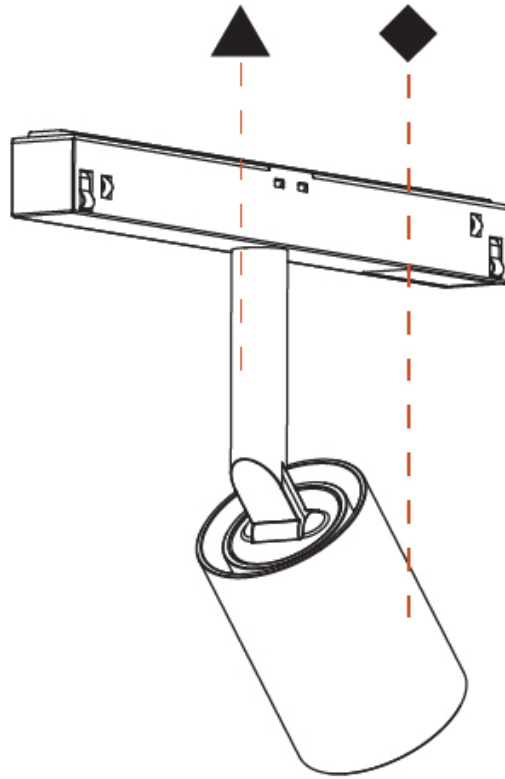

CENTRIQ

A3T079-

PROJECT _____

TYPE _____

SPECIFIER _____

QUANTITY _____

DATE _____

A