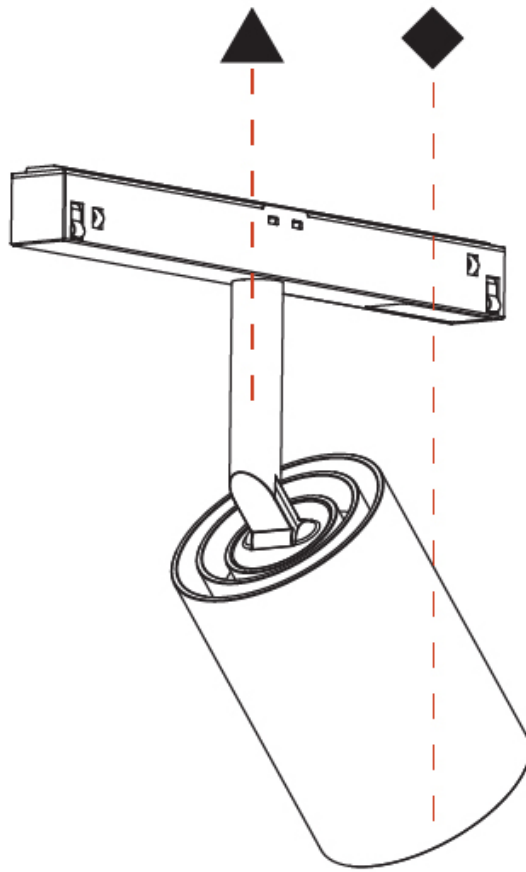

CENTRIQ

A3T081-

PROJECT _____

TYPE _____

SPECIFIER _____

QUANTITY _____

DATE _____

A