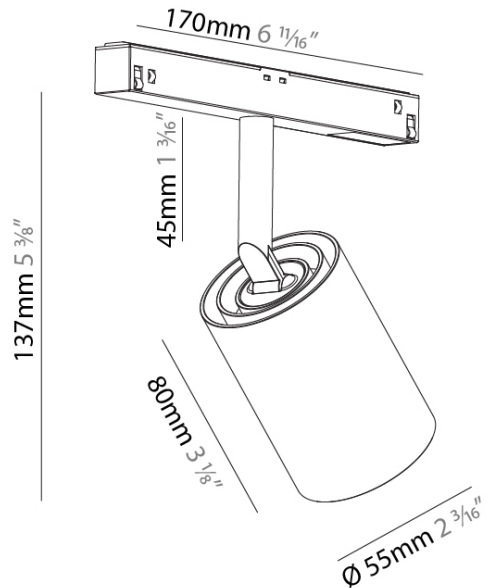

DESCRIPTION
Centriq - Track Head - 55mm / 2 3/16" - 9.2W LED (Zhaga Standard) - 2700K / 3000K / 4000K - Dimmable

1. To build a product code in our configurator select the specify button on the base model # product page
2. To build a manual product code on this datasheet choose from the options listed below in blue font and add the suffix to the base model #

GENERAL

Series: Centriq
Partner: Prolicht
Division: Architectural
Light Distribution: Adjustable

PHYSICAL

Aperture Sizes - Downlights: 2"
Shape: Cylinder
Diameter (mm): 55
Diameter (in): 2 3/16
Length (mm): 170
Length (in): 6 11/16
Height (mm): 137
Height (in): 5 3/8
Weight (kg): 0.54
Weight (lbs): 1.19
Fixture Finish: SSR / BKV / CWI / CRY / HAB / UFT / ITA / RUA / FTG / MYG / LOD / PUS / FRO / FUP / KIA / POP / BLS / SPG / MEV / GOH / CHC / COM / ABZ / JAG / OBR / MOS / ROR
Fixture Material: Aluminum

ELECTRICAL

Lamp Type: LED (Zhaga Standard)
Input Wattage (W): 9.2
Total Output Wattage (W): 8.4
Driver Included: No

LED

Number of LEDs: 1
Color Temperature (°K): 2700 / 3000 / 4000
Max. Delivered Lumen (lm): 486 / 524 / 548
Nominal Lumen (lm): 625.3 / 660.1 / 712.4
CRI: >90 CRI
Upon Request: Special Color Temperature ***3500K available in minimum quantities (larger quantities upon request)

OPTICAL

Reflector: 9
Adjustability: Rotational 360°; Tilt 90°
Upon Request: Special Beam Angles

RATINGS AND CERTIFICATIONS

Certified By: Certified for North American Standards
IP rating: IP20