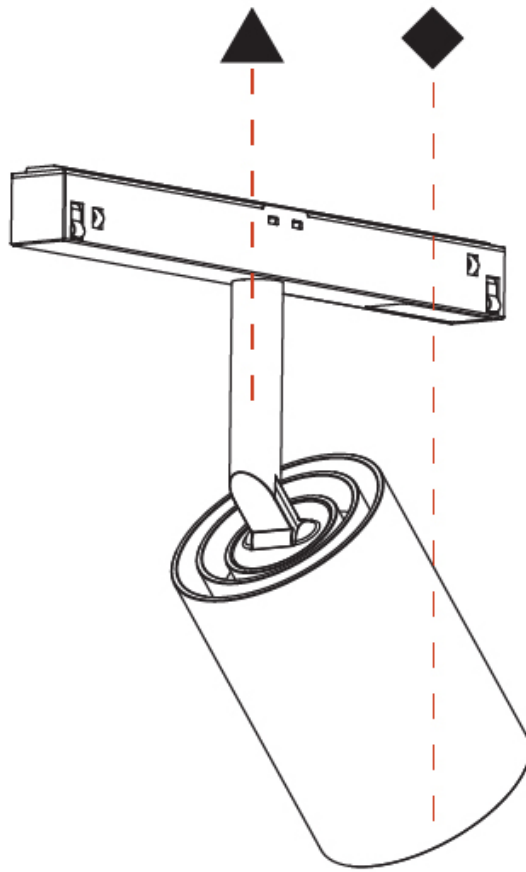

#### PHYSICAL

Aperture Sizes - Downlights: 2"  
 Shape: Cylinder  
 Diameter (mm): 55  
 Diameter (in): 2 3/16  
 Length (mm): 170  
 Length (in): 6 11/16  
 Height (mm): 137  
 Height (in): 5 3/8  
 Weight (kg): 0.54  
 Weight (lbs): 1.19  
 Fixture Finish: SSR / BKV / CWI / CRY / HAB / UFT / ITA / RUA / FTG / MYG / LOD / PUS / FRO / FUP / KIA / POP / BLS / SPG / MEV / GOH / CHC / COM / ABZ / JAG / OBR / MOS / ROR  
 Fixture Material: Aluminum