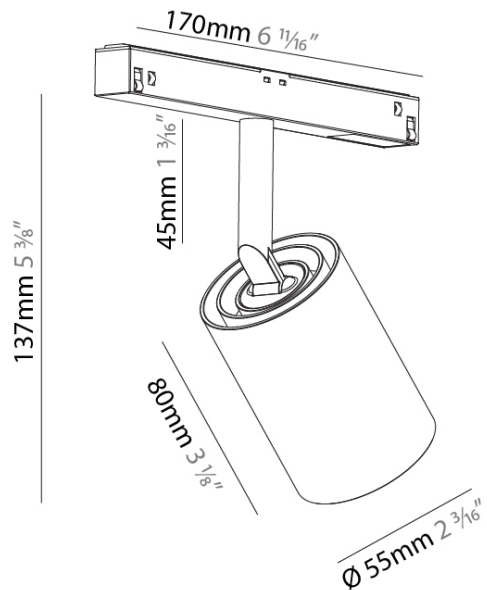

DESCRIPTION
Centriq - Track Head - 55mm / 2 3/16" - 9.2W LED (Zhaga Standard) - 2700K / 3000K / 4000K - Dimmable

1. To build a product code in our configurator select the specify button on the base model # product page
2. To build a manual product code on this datasheet choose from the options listed below in blue font and add the suffix to the base model #

GENERAL

Series: Centriq
Partner: Prolicht
Division: Architectural
Light Distribution: Adjustable

PHYSICAL

Aperture Sizes - Downlights: 2"
Shape: Cylinder
Diameter (mm): 55
Diameter (in): 2 3/16
Length (mm): 170
Length (in): 6 11/16
Height (mm): 137
Height (in): 5 3/8
Weight (kg): 0.54
Weight (lbs): 1.19
Fixture Finish: SSR / BKV / CWI / CRY / HAB / UFT / ITA / RUA / FTG / MYG / LOD / PUS / FRO / FUP / KIA / POP / BLS / SPG / MEV / GOH / CHC / COM / ABZ / JAG / OBR / MOS / ROR
Fixture Material: Aluminum

ELECTRICAL

Lamp Type: LED (Zhaga Standard)
Input Wattage (W): 9.2
Total Output Wattage (W): 8.4
Driver Included: No

LED

Number of LEDs: 1
Color Temperature (°K): 2700 / 3000 / 4000
Max. Delivered Lumen (lm): 486 / 524 / 548
Nominal Lumen (lm): 625.3 / 660.1 / 712.4
CRI: >90 CRI
Upon Request: Special Color Temperature ***3500K available in minimum quantities (larger quantities upon request)

OPTICAL

Reflector: 9
Adjustability: Rotational 360°; Tilt 90°
Upon Request: Special Beam Angles

RATINGS AND CERTIFICATIONS

Certified By: Certified for North American Standards
IP rating: IP20