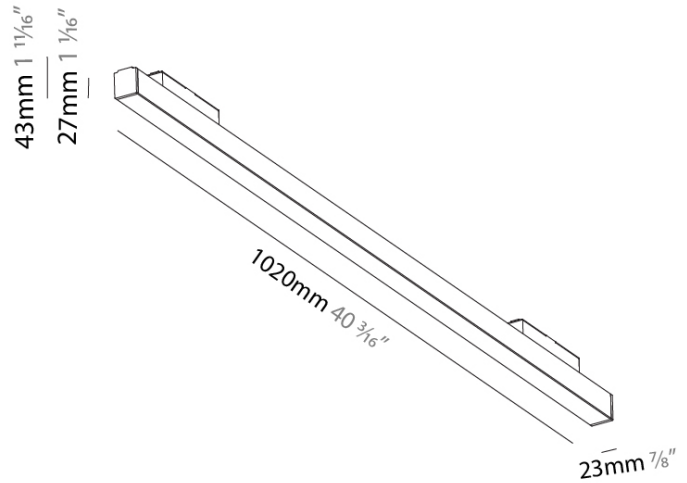

LEDLINE

A3T088- -

base number LED Dimming Color Temperature

DESCRIPTION
LED (Zhaga Standard)line - Light Insert - 1020mm / 40 3/16" - 11.1W / 13.3W LED (Zhaga Standard) - 2700K / 3000K / 4000K - Dimmable

1. To build a product code in our configurator select the specify button on the base model # product page
2. To build a manual product code on this datasheet choose from the options listed below in blue font and add the suffix to the base model #

GENERAL

Series: Clicktrack
Subseries: Ledline
Partner: Prolicht
Division: Architectural
Light Distribution: Direct

PHYSICAL

Shape: Rectangle
Length (mm): 1020
Length (in): 40 3/16
Width (mm): 23
Width (in): 7/8
Height (mm): 43
Height (in): 1 11/16
Weight (kg): 0.655
Weight (lbs): 1.44
Fixture Material: Aluminum Die Cast

ELECTRICAL

Input Wattage (W): 11.0 / 13.2
Total Output Wattage (W): 10 / 12
Driver Included: No

LED

Color Temperature (°K): 2700 / 3000 / 4000
Max. Delivered Lumen (lm): 600 / 900
Nominal Lumen (lm): 1000 / 1500
CRI: >90 CRI
Upon Request: Special Color Temperature

RATINGS AND CERTIFICATIONS

Certified By: Certified for North American Standards
IP rating: IP20