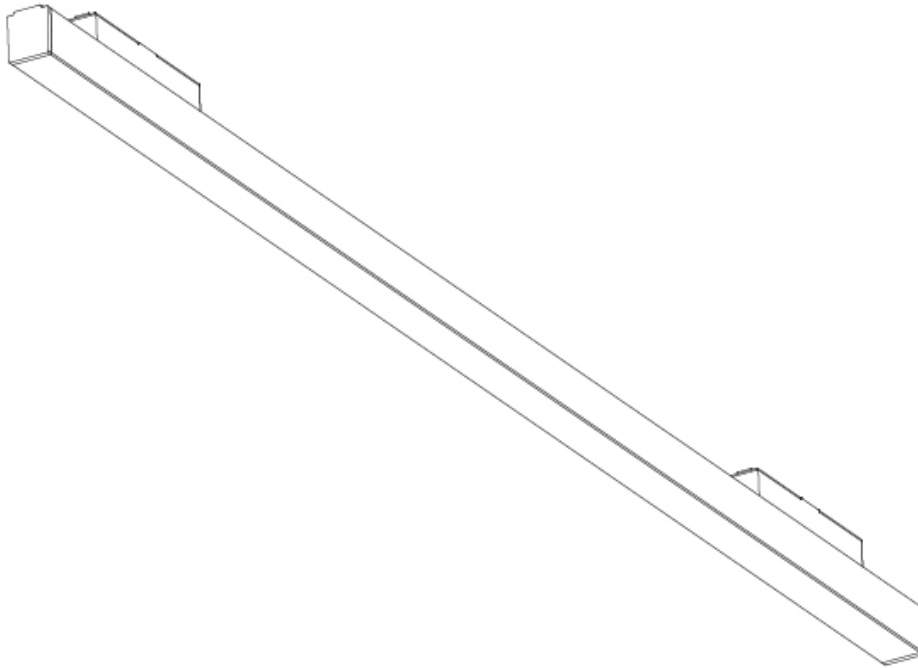

LEDLINE

A3T088-

PROJECT _____

TYPE _____

SPECIFIER _____

QUANTITY _____

DATE _____