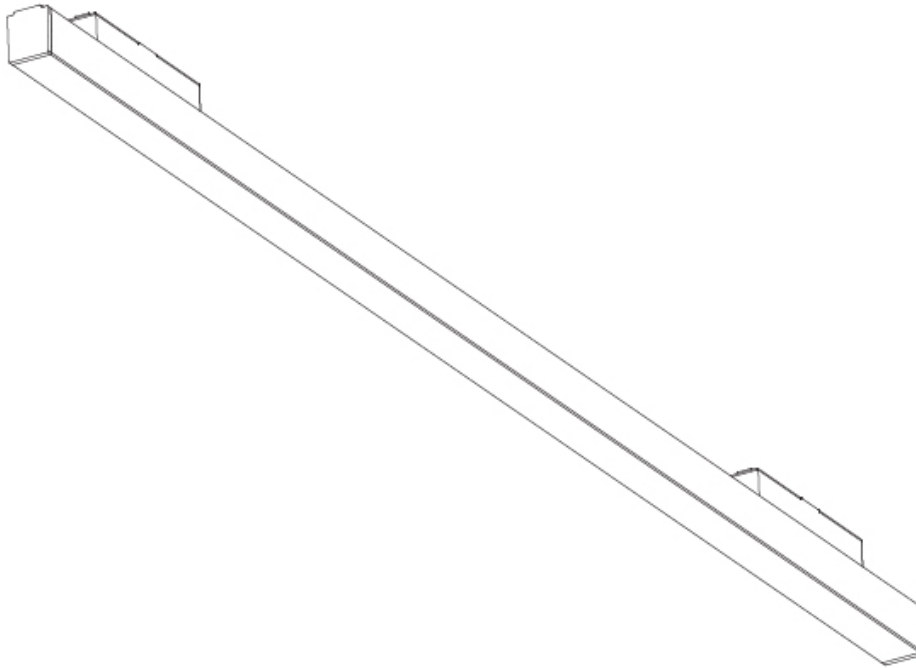

LEDLINE

A3T089-

PROJECT

TYPE

SPECIFIER

QUANTITY

DATE