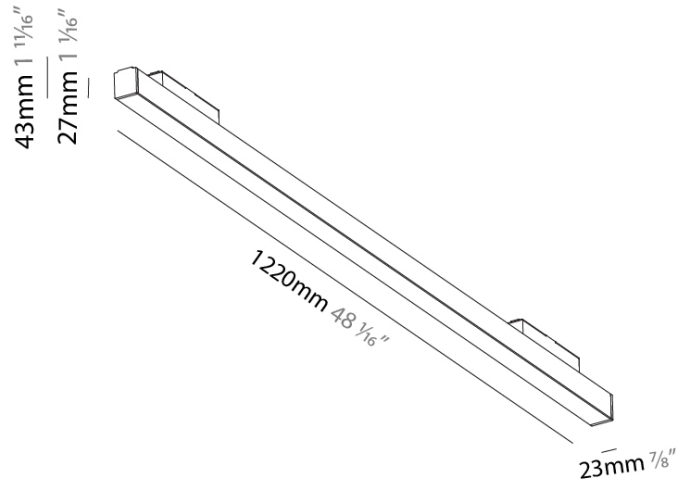

PROJECT	
TYPE	
SPECIFIER	
QUANTITY	
DATE	

LEDLINE

A3T089-

base number LED Dimming Color Temperature

DESCRIPTION

LED (Zhaga Standard)line - Light Insert - 1220mm / 48 1/16" - 13.3W LED (Zhaga Standard) - 2700K / 3000K / 4000K - Dimmable

1. To build a product code in our configurator select the specify button on the base model # product page
2. To build a manual product code on this datasheet choose from the options listed below in blue font and add the suffix to the base model #

GENERAL

Series: Clicktrack
Subseries: Ledline
Brand: Prolicht
Division: Architectural

PHYSICAL

Shape: Rectangle
Length (mm): 1220
Length (in): 48 1/16
Width (mm): 23
Width (in): 7/8
Height (mm): 43
Height (in): 1 13/16
Light Distribution: Direct
Weight (kg): 0.764
Weight (lbs): 1.684
Fixture Material: Aluminum Die Cast

ELECTRICAL

Lamp Type: LED (Zhaga Standard)
Input Wattage (W): 13.2 / 15.8
Total Output Wattage (W): 12 /
Dimming: 0-10V Dimming
Driver Included: No

LED

Color Temperature (°K): 2700 / 3000 / 4000
Max. Delivered Lumen (lm): 720 / 1080
Nominal Lumen (lm): 1200
CRI: >90 CRI
Upon Request: Special Color Temperature

RATINGS AND CERTIFICATIONS

Certified By: Certified for North American Standards
IP rating: IP20