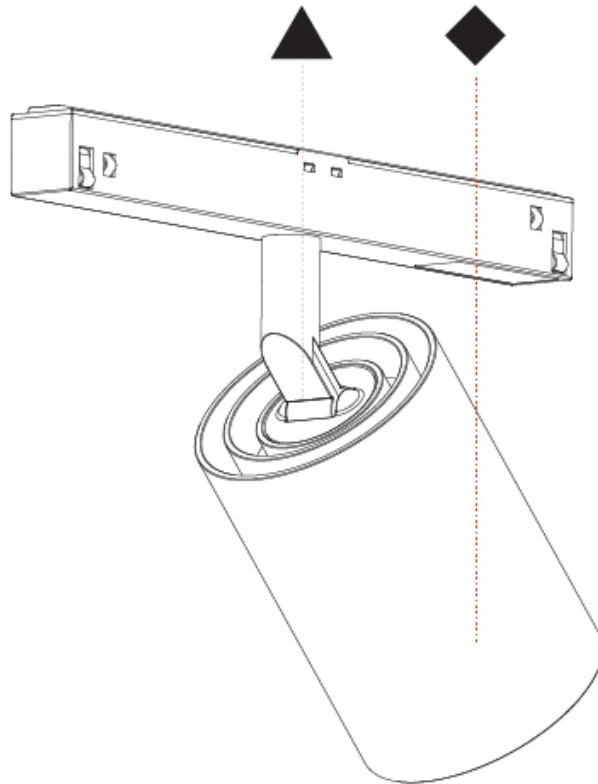

CENTRIQ

A3T092-

PROJECT _____

TYPE _____

SPECIFIER _____

QUANTITY _____

DATE _____

A