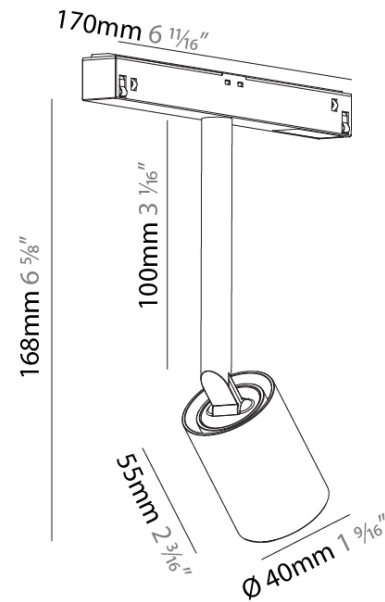

GENERAL

Series: Centriq
Partner: Prolight
Division: Architectural
Product Type: Spots
Light Distribution: Adjustable

PHYSICAL

Aperture Sizes - Downlights: 1"
Shape: Cylinder
Diameter (mm): 40
Diameter (in): 1 5/16
Length (mm): 170
Length (in): 6 11/16
Height (mm): 168
Height (in): 6 5/8
Weight (kg): 0.127
Weight (lbs): 0.28
Fixture Finish: SSR / BKV / CWI / CRY / HAB / UFT / ITA / RUA / FTG / MYG / LOD / PUS / FRO / FUP / KIA / POP / BLS / SPG / MEY / GOH / CHC / COM / ABZ / JAG / OBR / MOS / ROR
Fixture Material: Aluminum

ELECTRICAL

Lamp Type: LED (Zhaga Standard)
Input Wattage (W): 6.3
Total Output Wattage (W): 5.75
Dimming: Non-Dimmable
Driver Included: No
Driver Location: Remote
Driver Type: Constant Voltage - Universal
Driver Class: Class 2
Input Voltage (V): 48
Constant Current (MA): 490
Upon Request: 0-10Vdc dimming / DALI dimming

LED

Number of LEDs: 1
Color Temperature (°K): 2700 / 3000 / 4000
Max. Delivered Lumen (lm): 360 / 390 / 420
Nominal Lumen (lm): 448.1 / 483.1 / 513.9
CRI: >90 CRI
Upon Request: Special Color Temperature ***3500K available in minimum quantities (larger quantities upon request)

OPTICAL

Reflector: 10
Upon Request: Special Beam Angles

RATINGS AND CERTIFICATIONS

Certified By: Certified for North American Standards
IP rating: IP20