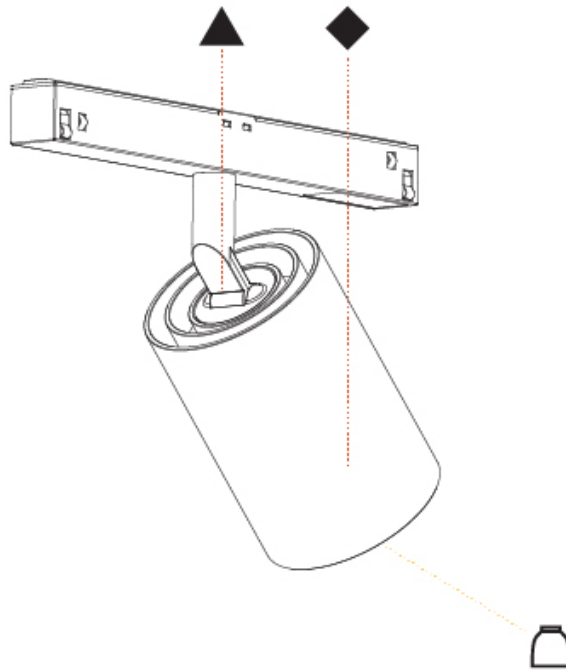

PROJECT

TYPE

SPECIFIER

QUANTITY

DATE

A