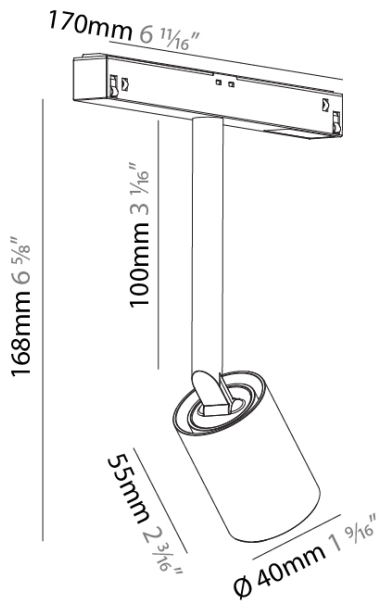

GENERAL
Series: Centriq
Partner: Prolicht
Division: Architectural
Product Type: Spots
Light Distribution: Adjustable

PHYSICAL
Aperture Sizes - Downlights: 1"
Shape: Cylinder
Diameter (mm): 40
Diameter (in): 1 9/16
Length (mm): 170
Length (in): 6 11/16
Height (mm): 168
Height (in): 6 5/8
Weight (kg): 0.153
Weight (lbs): 0.337
Fixture Finish: SSR / BKV / CWI / CRY / HAB / UFT / ITA / RUA / FTG / MYG / LOD / PUS / FRO / FUP / KIA / POP / BLS / SPG / MEY / GOH / CHC / COM / ABZ / JAG / OBR / MOS / ROR
Fixture Material: Aluminum

ELECTRICAL
Lamp Type: LED (Zhaga Standard)
Input Wattage (W): 6.5
Total Output Wattage (W): 5.9
Dimming: Non-Dimmable
Driver Included: No
Driver Location: Remote
Driver Type: Constant Voltage - Universal
Driver Class: Class 2
Input Voltage (V): 48
Constant Current (MA): 340
Upon Request: 0-10Vdc dimming / DALI dimming

LED
Number of LEDs: 1
Color Temperature (°K): 2700 / 3000 / 4000
Max. Delivered Lumen (lm): 468 / 490 / 520
Nominal Lumen (lm): 732 / 769 / 780
CRI: >90 CRI
Upon Request: Special Color Temperature ***3500K available in minimum quantities (larger quantities upon request)

OPTICAL
Reflector: 20 / 40 / 50
Optic: 31 / 36
Upon Request: Special Beam Angles

RATINGS AND CERTIFICATIONS
Certified By: Certified for North American Standards
IP rating: IP20

PROJECT
TYPE
SPECIFIER
QUANTITY
DATE