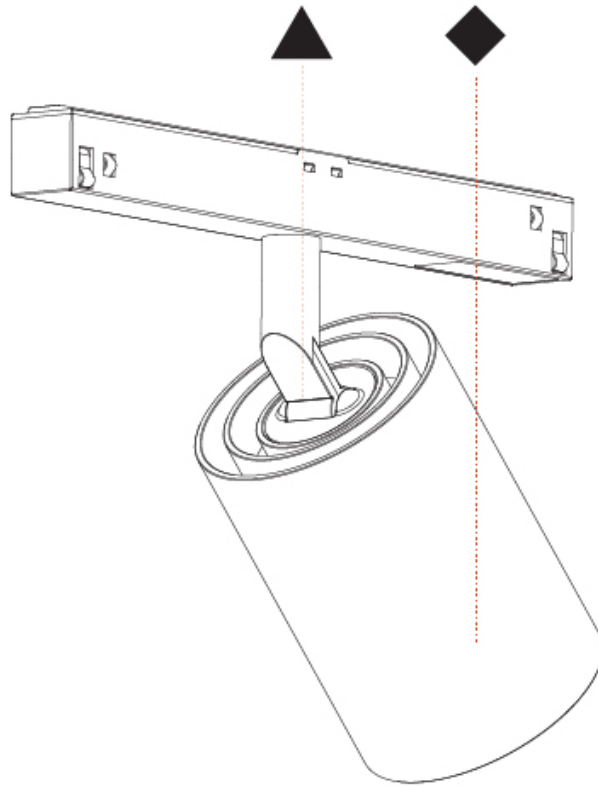

CENTRIQ

A3T094-

PROJECT _____

TYPE _____

SPECIFIER _____

QUANTITY _____

DATE _____

A