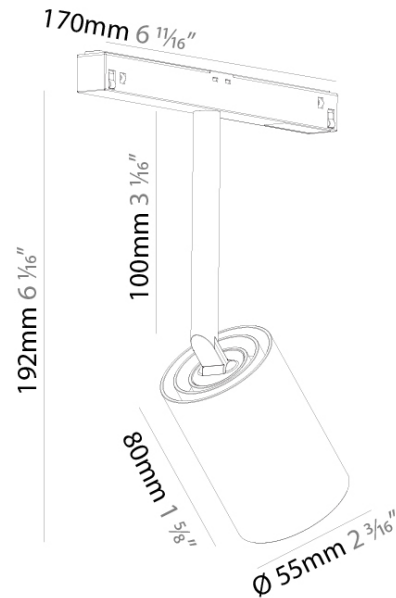

GENERAL

Series: Centriq
Partner: Prolight
Division: Architectural
Product Type: Spots
Light Distribution: Adjustable

PHYSICAL

Aperture Sizes - Downlights: 2"
Shape: Cylinder
Diameter (mm): 55
Diameter (in): 2 1/16"
Length (mm): 170
Length (in): 6 11/16"
Height (mm): 192
Height (in): 7 9/16"
Weight (kg): 0.549
Weight (lbs): 1.21
Fixture Finish: SSR / BKV / CWI / CRY / HAB / UFT / ITA / RUA / FTG / MYG / LOD / PUS / FRO / FUP / KIA / POP / BLS / SPG / MEY / GOH / CHC / COM / ABZ / JAG / OBR / MOS / ROR
Fixture Material: Aluminum

ELECTRICAL

Lamp Type: LED (Zhaga Standard)
Input Wattage (W): 9.25
Total Output Wattage (W): 8.4
Dimming: Non-Dimmable
Driver Included: No
Driver Location: Remote
Driver Type: Constant Voltage - Universal
Driver Class: Class 2
Input Voltage (V): 48
Constant Current (MA): 700
Upon Request: 0-10Vdc dimming / DALI dimming

LED

Number of LEDs: 1
Color Temperature (°K): 2700 / 3000 / 4000
Max. Delivered Lumen (lm): 486 / 524 / 548
Nominal Lumen (lm): 625.3 / 660.1 / 712.4
CRI: >90 CRI
Upon Request: Special Color Temperature ***3500K available in minimum quantities (larger quantities upon request)

OPTICAL

Reflector: 9
Upon Request: Special Beam Angles

RATINGS AND CERTIFICATIONS

Certified By: Certified for North American Standards
IP rating: IP20