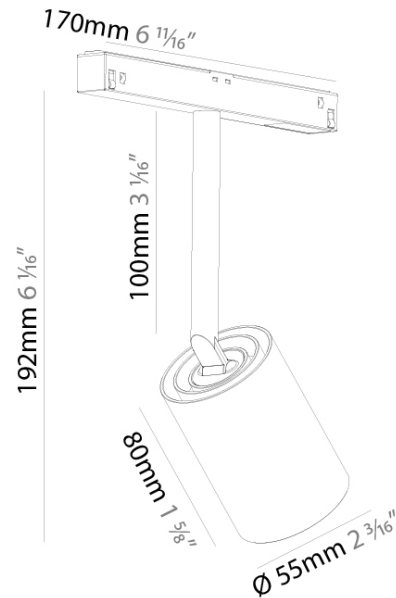

GENERAL
Series: Centriq
Partner: Prolight
Division: Architectural
Product Type: Spots
Light Distribution: Adjustable

PHYSICAL
Aperture Sizes - Downlights: 2"
Shape: Cylinder
Diameter (mm): 55
Diameter (in): 2 1/16"
Length (mm): 170
Length (in): 6 11/16"
Max. Overall Height (mm): 192
Max. Overall Height (in): 7 5/16"
Weight (kg): 0.557
Weight (lbs): 1.23
Fixture Finish: SSR / BKV / CWI / CRY / HAB / UFT / ITA / RUA / FTG / MYG / LOD / PUS / FRO / FUP / KIA / POP / BLS / SPG / MEY / GOH / CHC / COM / ABZ / JAG / OBR / MOS / ROR
Fixture Material: Aluminum

ELECTRICAL
Lamp Type: LED
Input Wattage (W): 11.53
Total Output Wattage (W): 10.48
Dimming: Non-Dimmable
Driver Included: No
Driver Type: Constant Voltage - Universal
Driver Class: Class 2
Input Voltage (V): 48
Constant Current (mA): 580
Upon Request: 0-10Vdc dimming / DALI dimming

LED
Number of LEDs: 1
Color Temperature (°K): 2700 / 3000 / 4000
Max. Delivered Lumen (lm): 720 / 760 / 820
Nominal Lumen (lm): 1196 / 1257 / 1275
CRI: >90 CRI
Upon Request: Special Color Temperature ***3500K available in minimum quantities (larger quantities upon request)

OPTICAL
Reflector: 17 / 33 / 46
Optic: 15 / 25 / 35
Upon Request: Special Beam Angles

RATINGS AND CERTIFICATIONS
Certified By: Certified for North American Standards
IP rating: IP20