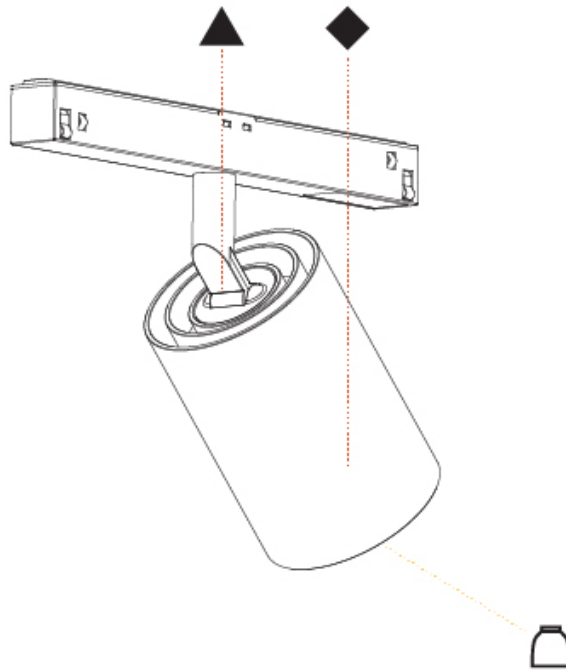

CENTRIQ

A3T095-

PROJECT

TYPE

SPECIFIER

QUANTITY

DATE

A