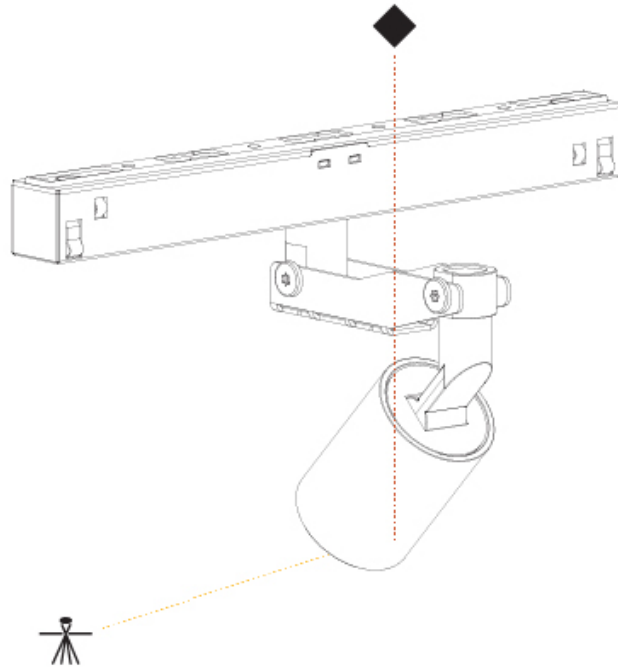

#### PHYSICAL

Aperture Sizes - Downlights: 1"  
 Shape: Cylinder  
 Diameter (mm): 30  
 Diameter (in): 1 3/16  
 Length (mm): 170  
 Length (in): 6 11/16  
 Height (mm): 80  
 Height (in): 3 1/4  
 Extension (mm): 33  
 Extension (in): 1 3/16  
 Weight (kg): 0.1  
 Weight (lbs): 0.22  
 Fixture Finish: SSR / BKV / CWI / CRY / HAB / UFT / ITA / RUA / FTG / MYG / LOD / PUS / FRO / FUP / KIA / POP / BLS / SPG / MEV / GOH / CHC / COM / ABZ / JAG / OBR / MOS / ROR  
 Fixture Material: Aluminum

#### OPTICAL

Optic°: 24 / 32  
 Adjustability: 90° / 360°  
 Upon Request: Special Beam Angles