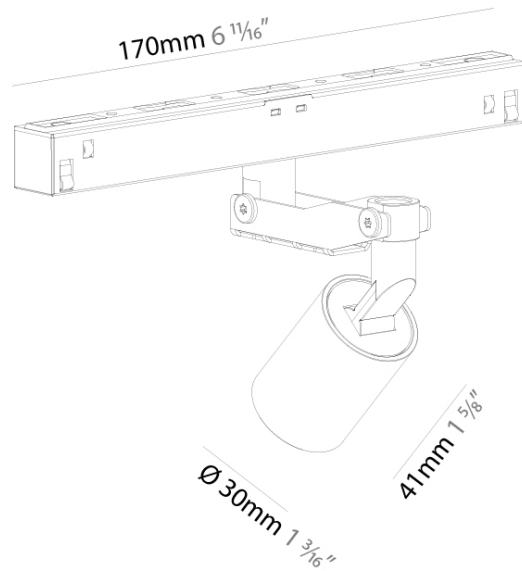

GENERAL

Series: Centriq
Partner: Prolicht
Division: Architectural
Product Type: Spots
Light Distribution: Adjustable

PHYSICAL

Aperture Sizes - Downlights: 1"
Shape: Cylinder
Diameter (mm): 30
Diameter (in): 1 3/16
Length (mm): 170
Length (in): 6 11/16
Height (mm): 80
Height (in): 3 1/4
Extension (mm): 33
Extension (in): 1 3/16
Weight (kg): 0.1
Weight (lbs): 0.22
Fixture Finish: SSR / BKV / CWI / CRY / HAB / UFT / ITA / RUA / FTG / MYG / LOD / PUS / FRO / FUP / KIA / POP / BLS / SPG / MEV / GOH / CHC / COM / ABZ / JAG / OBR / MOS / ROR
Fixture Material: Aluminum

ELECTRICAL

Lamp Type: LED (Zhaga Standard)
Input Wattage (W): 4.3
Total Output Wattage (W): 3.8
Dimming: Non-Dimmable
Driver Included: No
Driver Location: Remote
Driver Type: Constant Voltage - Universal
Driver Class: Class 2
Input Voltage (V): 48
Constant Current (MA): 340
Upon Request: 0-10Vdc dimming / DALI dimming

LED

Number of LEDs: 1
Color Temperature (°K): 2700 / 3000 / 4000
Max. Delivered Lumen (lm): 250 / 270 / 290
Nominal Lumen (lm): 343.9 / 359.9 / 391.8
CRI: >90 CRI
Upon Request: Special Color Temperature ***3500K available in minimum quantities (larger quantities upon request)

OPTICAL

Optic°: 24 / 32
Adjustability: 90° / 360°
Upon Request: Special Beam Angles

RATINGS AND CERTIFICATIONS

Certified By: Certified for North American Standards
IP rating: IP20