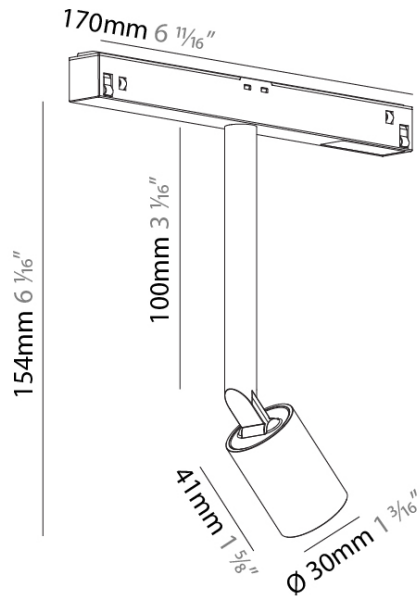

GENERAL

Series: Centriq
Partner: Prolight
Division: Architectural
Product Type: Spots
Light Distribution: Adjustable

PHYSICAL

Aperture Sizes - Downlights: 1"
Shape: Cylinder
Diameter (mm): 30
Diameter (in): 1 1/16"
Length (mm): 170
Length (in): 6 11/16"
Height (mm): 154
Height (in): 6 1/16"
Weight (kg): 0.072
Weight (lbs): 0.159
Fixture Finish: SSR / BKV / CWI / CRY / HAB / UFT / ITA / RUA / FTG / MYG / LOD / PUS / FRO / FUP / KIA / POP / BLS / SPG / MEY / GOH / CHC / COM / ABZ / JAG / OBR / MOS / ROR
Fixture Material: Aluminum

ELECTRICAL

Lamp Type: LED
Input Wattage (W): 4.3
Total Output Wattage (W): 3.9
Dimming: Non-Dimmable
Driver Included: No
Driver Location: Remote
Driver Type: Constant Voltage - Universal
Driver Class: Class 2
Input Voltage (V): 48
Constant Current (MA): 340
Upon Request: 0-10Vdc dimming / DALI dimming

LED

Number of LEDs: 1
Color Temperature (°K): 2700 / 3000 / 4000
Max. Delivered Lumen (lm): 250 / 270 / 290
Nominal Lumen (lm): 343.9 / 359.9 / 391.8
CRI: >90 CRI
Upon Request: Special Color Temperature ***3500K available in minimum quantities (larger quantities upon request)

OPTICAL

Optic: 24 / 32
Upon Request: Special Beam Angles

RATINGS AND CERTIFICATIONS

Certified By: Certified for North American Standards
IP rating: IP20