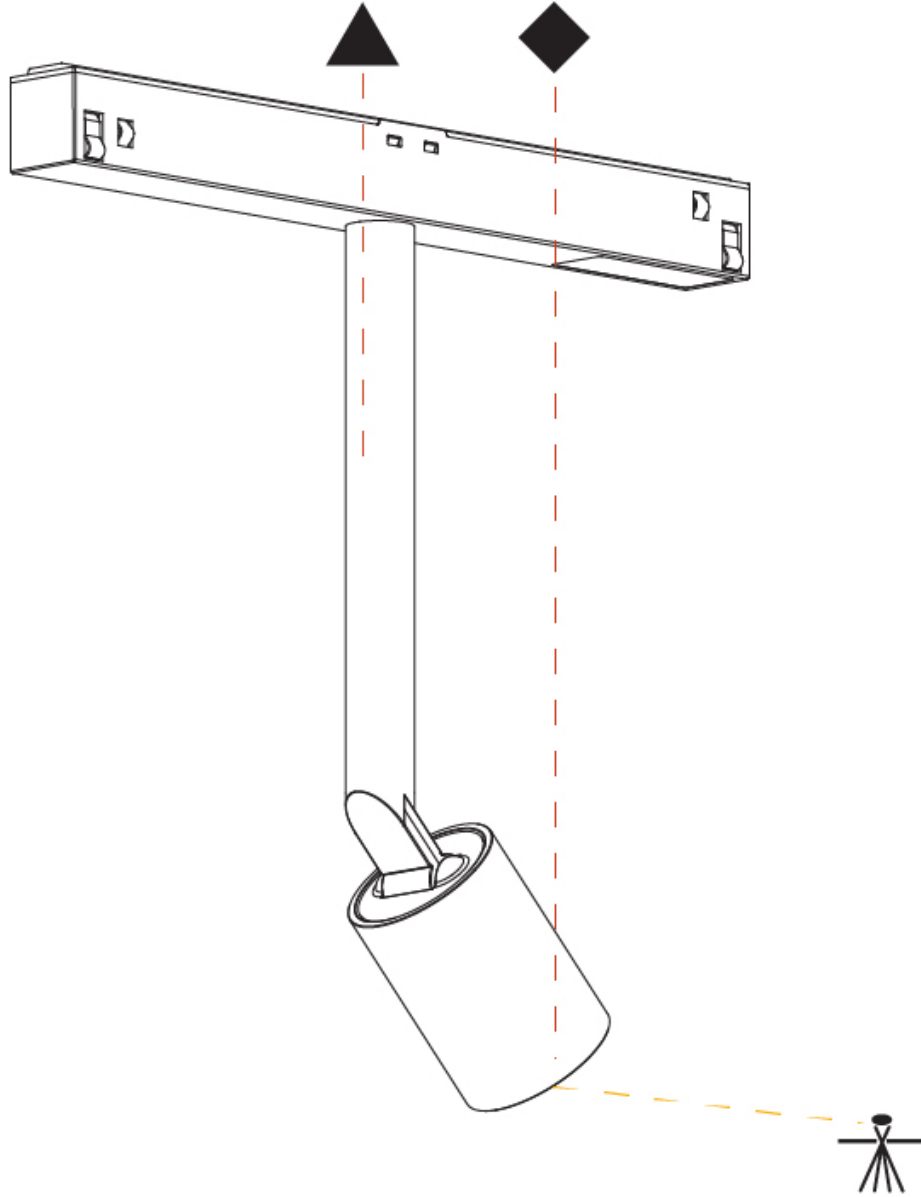

PROJECT	_____
TYPE	_____
SPECIFIER	_____
QUANTITY	_____
DATE	_____

A