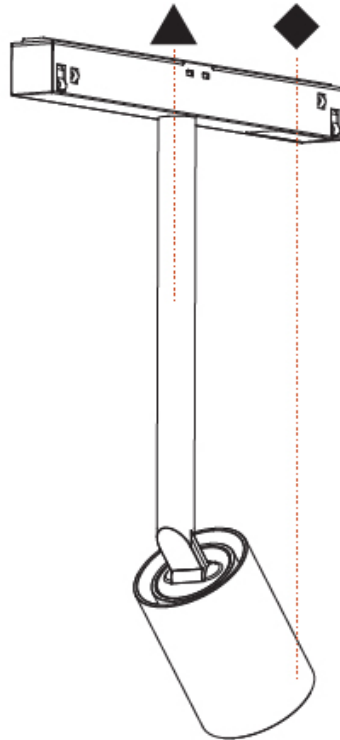

CENTRIQ

A3T101-

PROJECT _____

TYPE _____

SPECIFIER _____

QUANTITY _____

DATE _____

A