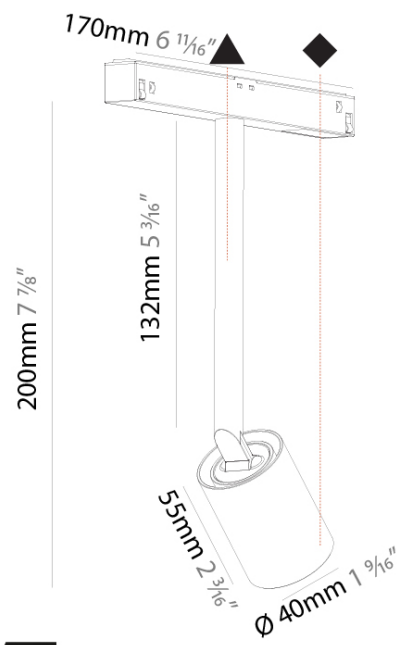

1. To build a product code in our configurator select the specify button on the base model # product page
2. To build a manual product code on this datasheet choose from the options listed below in blue font and add the suffix to the base model #

GENERAL
Series: Centriq
Partner: Prolicht
Division: Architectural
Product Type: Spots
Light Distribution: Adjustable

PHYSICAL
Aperture Sizes - Downlights: 1"
Shape: Cylinder
Diameter (mm): 40
Diameter (in): 1 9/16
Height (mm): 200
Height (in): 7 7/8
Weight (kg): 0.132
Weight (lbs): 0.29
Fixture Finish: SSR / BKV / CWI / CRY / HAB / UFT / ITA / RUA / FTG / MYG / LOD / PUS / FRO / FUP / KIA / POP / BLS / SPG / MEY / GOH / CHC / COM / ABZ / JAG / OBR / MOS / ROR
Fixture Material: Aluminum

ELECTRICAL
Lamp Type: LED (Zhaga Standard)
Input Wattage (W): 6.5
Total Output Wattage (W): 5.8
Dimming: 0-10V Dimming
Driver Included: No
Driver Location: External
Input Voltage (V): 120

LED
Number of LEDs: 1
Color Temperature (°K): 2700 / 3000 / 4000
Max. Delivered Lumen (lm): 360 / 390 / 420
Nominal Lumen (lm): 448 / 483 / 514
CRI: >90 CRI
Upon Request: Special Color Temperature ***3500K available in minimum quantities (larger quantities upon request)

OPTICAL
Reflector: 10
Adjustability: Rotational 360°; Tilt 90°
Upon Request: Special Beam Angles

RATINGS AND CERTIFICATIONS
Certified By: Certified for North American Standards
IP rating: IP20