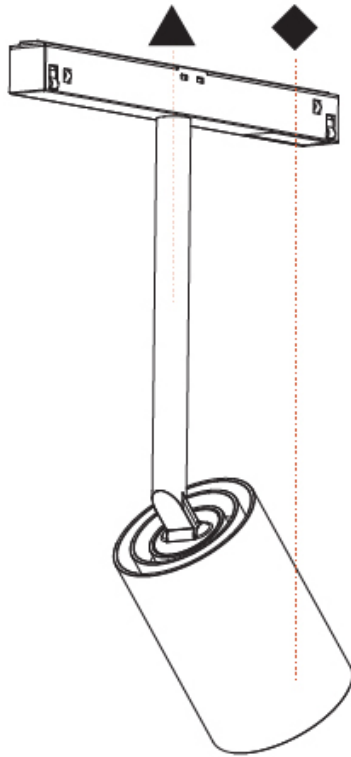

CENTRIQ

A3T103-

PROJECT _____

TYPE _____

SPECIFIER _____

QUANTITY _____

DATE _____

A