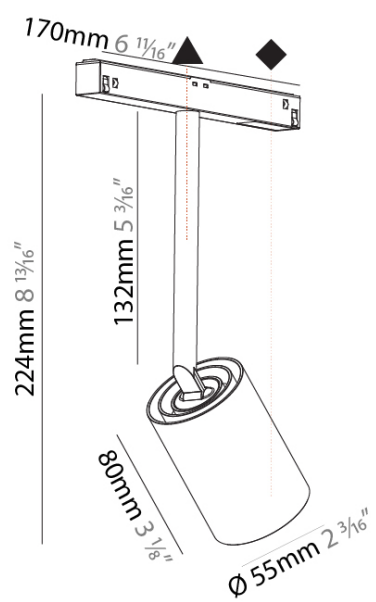

1. To build a product code in our configurator select the specify button on the base model # product page
2. To build a manual product code on this datasheet choose from the options listed below in blue font and add the suffix to the base model #

GENERAL

Series: Centriq
Partner: Prolicht
Division: Architectural
Product Type: Spots
Light Distribution: Adjustable

PHYSICAL

Aperture Sizes - Downlights: 2"
Shape: Cylinder
Diameter (mm): 55
Diameter (in): 2 3/16
Height (mm): 224
Height (in): 8 13/16
Weight (kg): 0.554
Weight (lbs): 1.22
Fixture Finish: SSR / BKV / CWI / CRY / HAB / UFT / ITA / RUA / FTG / MYG / LOD / PUS / FRO / FUP / KIA / POP / BLS / SPG / MEY / GOH / CHC / COM / ABZ / JAG / OBR / MOS / ROR
Fixture Material: Aluminum

ELECTRICAL

Lamp Type: LED (Zhaga Standard)
Input Wattage (W): 9.2
Total Output Wattage (W): 8.4
Dimming: 0-10V Dimming
Driver Included: No
Driver Location: External
Input Voltage (V): 120

LED

Number of LEDs: 1
Color Temperature (°K): 2700 / 3000 / 4000
Max. Delivered Lumen (lm): 486 / 534 / 548
Nominal Lumen (lm): 625 / 660 / 712
CRI: >80 CRI
Upon Request: Special Color Temperature 3500K available in minimum quantities (larger quantities upon request)

OPTICAL

Reflector: 9
Adjustability: Rotational 360°; Tilt 90°
Upon Request: Special Beam Angles

RATINGS AND CERTIFICATIONS

Certified By: Certified for North American Standards
IP rating: IP20