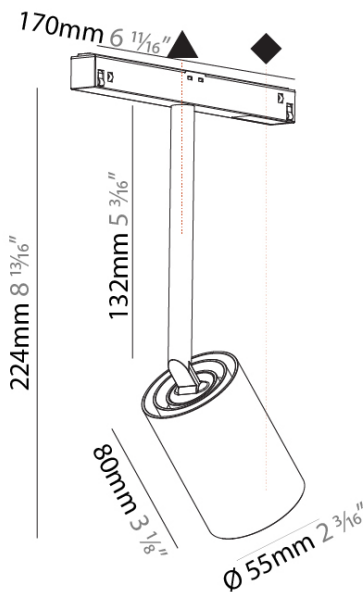

DESCRIPTION
 Centriq - Track Head - 12.1W LED (Zhaga Standard) - 2700K / 3000K / 4000K - Dimmable - 15° / 17° / 25° / 33° / 35° / 46°

- To build a product code in our configurator select the specify button on the base model # product page
- To build a manual product code on this datasheet choose from the options listed below in blue font and add the suffix to the base model #

GENERAL

Series: Centriq
 Partner: Prolicht
 Division: Architectural
 Product Type: Spots
 Light Distribution: Adjustable

PHYSICAL

Aperture Sizes - Downlights: 2"
 Shape: Cylinder
 Diameter (mm): 55
 Diameter (in): 2 3/16
 Height (mm): 224
 Height (in): 8 13/16
 Weight (kg): 0.562
 Weight (lbs): 1.24
 Fixture Finish: SSR / BKV / CWI / CRY / HAB / UFT / ITA / RUA / FTG / MYG / LOD / PUS / FRO / FUP / KIA / POP / BLS / SPG / MEY / GOH / CHC / COM / ABZ / JAG / OBR / MOS / ROR
 Fixture Material: Aluminum

ELECTRICAL

Lamp Type: LED (Zhaga Standard)
 Input Wattage (W): 12.0
 Total Output Wattage (W): 10.6
 Dimming: 0-10V Dimming
 Driver Included: No
 Driver Location: External
 Input Voltage (V): 120

LED

Number of LEDs: 1
 Color Temperature (°K): 2700 / 3000 / 4000
 Max. Delivered Lumen (lm): 720 / 760 / 820
 Nominal Lumen (lm): 1196 / 1257 / 1275
 CRI: >90 CRI
 Upon Request: Special Color Temperature 3500K available in minimum quantities (larger quantities upon request)

OPTICAL

Reflector: 15 / 17 / 25 / 33 / 35 / 46
 Adjustability: Rotational 360°; Tilt 90°
 Upon Request: Special Beam Angles

RATINGS AND CERTIFICATIONS

Certified By: Certified for North American Standards
 IP rating: IP20