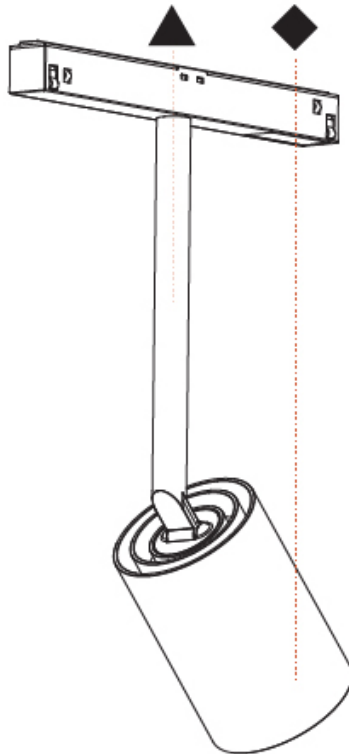

CENTRIQ

A3T104-

PROJECT _____

TYPE _____

SPECIFIER _____

QUANTITY _____

DATE _____

A