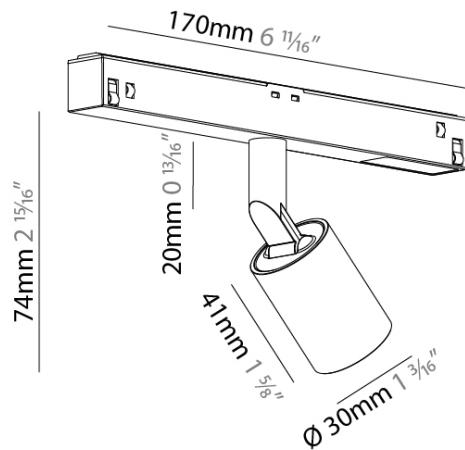

1. To build a product code in our configurator select the specify button on the base model # product page
2. To build a manual product code on this datasheet choose from the options listed below in blue font and add the suffix to the base model #

GENERAL

Series: Centriq
Subseries: Centriq for Clicktrack
Partner: Prolicht
Division: Architectural
Installation: Track
Product Type: Track System Low Voltage
Mounting Location: Ceiling
Light Distribution: Adjustable

PHYSICAL

Aperture Sizes - Downlights: 1"
Shape: Cylinder
Diameter (mm): 30
Diameter (in): 1 3/16
Length (mm): 170
Length (in): 6 11/16
Height (mm): 74
Height (in): 2 15/16
Fixture Finish: SSR / BKV / CWI / CRY / HAB / UFT / ITA / RUA / FTG / MYG / LOD / PUS / FRO / FUP / KIA / POP / BLS / SPG / MEY / GOH / CHC / COM / ABZ / JAG / OBR / MOS / ROR
Fixture Material: Aluminum

ELECTRICAL

Lamp Type: LED (Zhaga Standard)
Input Wattage (W): 4
Total Output Wattage (W): 3.6
Dimming: Non-Dimmable
Driver Included: No
Driver Location: Remote
Driver Type: Constant Voltage - Universal
Driver Class: Class 2
Input Voltage (V): 48
Constant Current (MA): 340
Upon Request: 0-10Vdc dimming / DALI dimming

LED

Number of LEDs: 1
Color Temperature (°K): 2700 / 3000 / 4000
Max. Delivered Lumen (lm): 260 / 270 / 290
CRI: >90 CRI

OPTICAL

Optic°: 24 / 32
Adjustability: Rotational 360°; Tilt 90° (±45°)

RATINGS AND CERTIFICATIONS

Certified By: Certified for North American Standards
IP rating: IP20