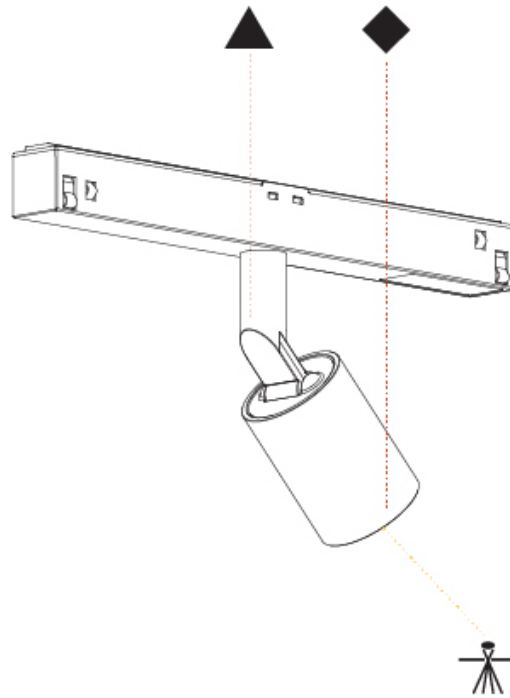

CENTRIQ FOR CLICKTRACK TRACK

A3T105-

PROJECT

TYPE

SPECIFIER

QUANTITY

DATE

A