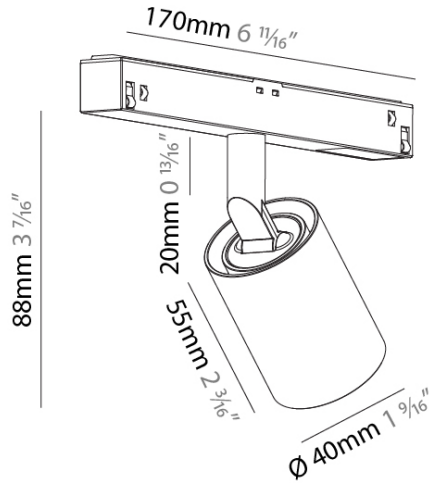

GENERAL

Series: Centriq
Subseries: Centriq for Clicktrack
Partner: Prolicht
Division: Architectural
Installation: Track
Product Type: Track System Low Voltage
Mounting Location: Ceiling
Light Distribution: Adjustable

PHYSICAL

Aperture Sizes - Downlights: 1"
Shape: Cylinder
Diameter (mm): 40
Diameter (in): 1 9/16
Length (mm): 170
Length (in): 6 11/16
Height (mm): 88
Height (in): 3 7/16
Fixture Finish: SSR / BKV / CWI / CRY / HAB / UFT / ITA / RUA / FTG / MYG / LOD / PUS / FRO / FUP / KIA / POP / BLS / SPG / MEY / GOH / CHC / COM / ABZ / JAG / OBR / MOS / ROR
Fixture Material: Aluminum

ELECTRICAL

Lamp Type: LED (Zhaga Standard)
Input Wattage (W): 6
Total Output Wattage (W): 5.4
Dimming: Non-Dimmable
Driver Included: No
Driver Location: Remote
Driver Type: Constant Voltage - Universal
Driver Class: Class 2
Input Voltage (V): 48
Constant Current (MA): 340
Upon Request: 0-10Vdc dimming / DALI dimming

LED

Number of LEDs: 1
Color Temperature (°K): 2700 / 3000 / 4000
Max. Delivered Lumen (lm): 494 / 519 / 526
CRI: >90 CRI

OPTICAL

Reflector: 20 / 40 / 50
Optic: 31 / 36
Adjustability: Rotational 360°; Tilt 90° (±45°)

RATINGS AND CERTIFICATIONS

Certified By: Certified for North American Standards
IP rating: IP20