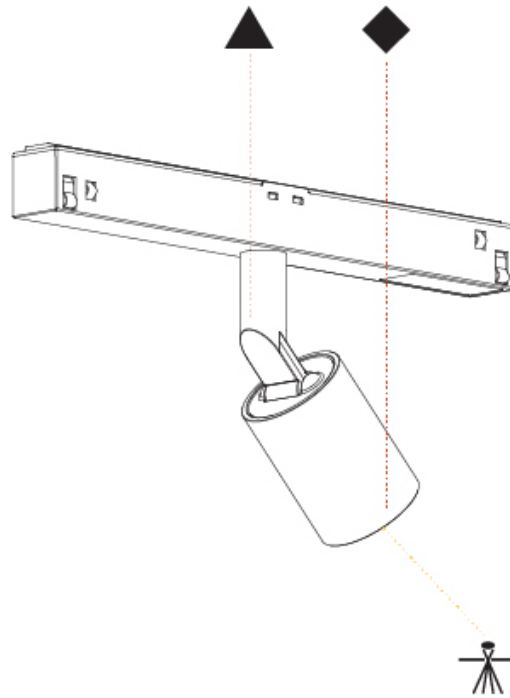

CENTRIQ FOR CLICKTRACK TRACK

A3T106-

PROJECT

TYPE

SPECIFIER

QUANTITY

DATE

A