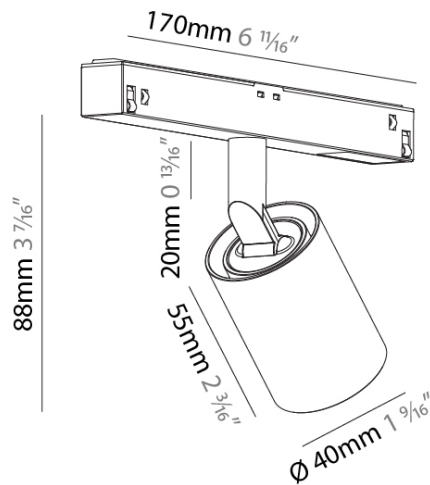

GENERAL

Series: Centriq
Subseries: Centriq for Clicktrack
Partner: Prolicht
Division: Architectural
Installation: Track
Product Type: Track System Low Voltage
Mounting Location: Ceiling
Light Distribution: Adjustable

PHYSICAL

Aperture Sizes - Downlights: 1"
Shape: Cylinder
Diameter (mm): 40
Diameter (in): 1 9/16
Length (mm): 170
Length (in): 6 11/16
Height (mm): 88
Height (in): 3 7/16
Fixture Finish: SSR / BKV / CWI / CRY / HAB / UFT / ITA / RUA / FTG / MYG / LOD / PUS / FRO / FUP / KIA / POP / BLS / SPG / MEY / GOH / CHC / COM / ABZ / JAG / OBR / MOS / ROR
Fixture Material: Aluminum

ELECTRICAL

Lamp Type: LED (Zhaga Standard)
Input Wattage (W): 6
Total Output Wattage (W): 5.4
Dimming: Non-Dimmable
Driver Included: No
Driver Location: Remote
Driver Type: Constant Voltage - Universal
Driver Class: Class 2
Input Voltage (V): 48
Constant Current (MA): 340
Upon Request: 0-10Vdc dimming / DALI dimming

LED

Number of LEDs: 1
Color Temperature (°K): 2700 / 3000 / 4000
Max. Delivered Lumen (lm): 494 / 519 / 526
CRI: >90 CRI

OPTICAL

Reflector: 20 / 40 / 50
Optic: 31 / 36
Adjustability: Rotational 360°; Tilt 90° (±45°)

RATINGS AND CERTIFICATIONS

Certified By: Certified for North American Standards
IP rating: IP20