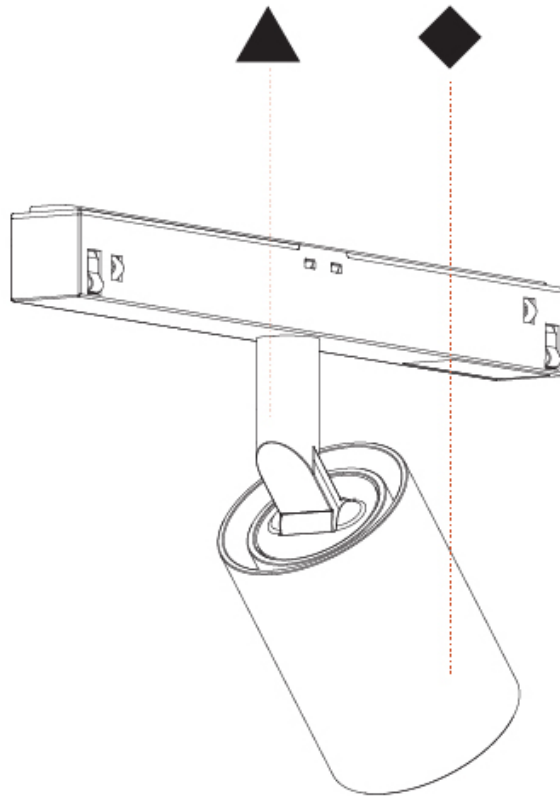

CENTRIQ FOR CLICKTRACK TRACK

A3T107-

PROJECT _____

TYPE _____

SPECIFIER _____

QUANTITY _____

DATE _____

A