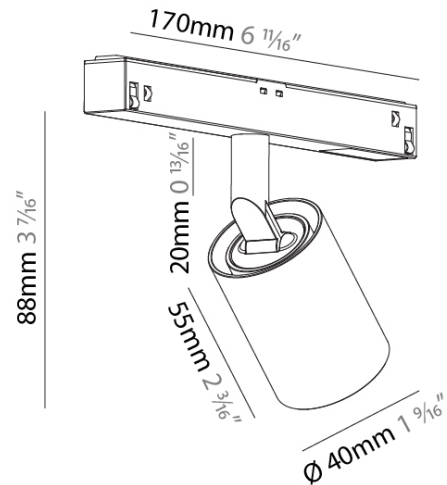

GENERAL

Series: Centriq
Subseries: Centriq for Clicktrack
Partner: Prolicht
Division: Architectural
Installation: Track
Product Type: Track System Low Voltage
Mounting Location: Ceiling
Light Distribution: Adjustable

PHYSICAL

Aperture Sizes - Downlights: 1"
Shape: Cylinder
Diameter (mm): 40
Diameter (in): 1 5/16
Length (mm): 170
Length (in): 6 11/16
Height (mm): 88
Height (in): 3 3/8
Fixture Finish: SSR / BKV / CWI / CRY / HAB / UFT / ITA / RUA / FTG / MYG / LOD / PUS / FRO / FUP / KIA / POP / BLS / SPG / MEY / GOH / CHC / COM / ABZ / JAG / OBR / MOS / ROR
Fixture Material: Aluminum

ELECTRICAL

Lamp Type: LED (Zhaga Standard)
Input Wattage (W): 6
Total Output Wattage (W): 5.4
Dimming: Non-Dimmable
Driver Included: No
Driver Location: Remote
Driver Type: Constant Voltage - Universal
Driver Class: Class 2
Input Voltage (V): 48
Constant Current (MA): 490
Upon Request: 0-10Vdc dimming / DALI dimming

LED

Number of LEDs: 1
Color Temperature (°K): 2700 / 3000 / 4000
Max. Delivered Lumen (lm): 360 / 390 / 420
CRI: >90 CRI

OPTICAL

Reflector: 10
Adjustability: Rotational 360°; Tilt 90° (±45°)

RATINGS AND CERTIFICATIONS

Certified By: Certified for North American Standards
IP rating: IP20

PROJECT
TYPE
SPECIFIER
QUANTITY
DATE