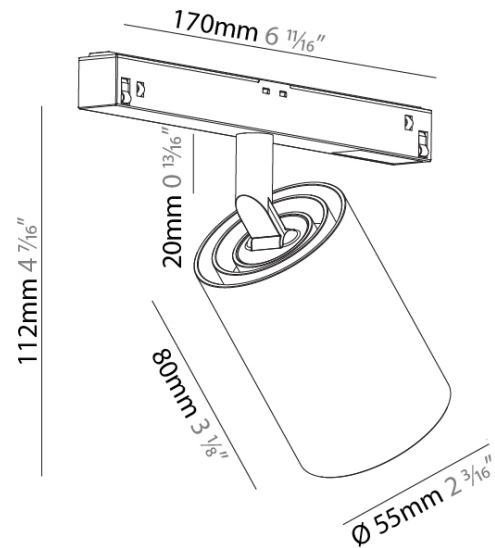

1. To build a product code in our configurator select the specify button on the base model # product page
2. To build a manual product code on this datasheet choose from the options listed below in blue font and add the suffix to the base model #

GENERAL

Series: Centriq
Subseries: Centriq for Clicktrack
Partner: Prolicht
Division: Architectural
Installation: Track
Product Type: Track System Low Voltage
Mounting Location: Ceiling
Light Distribution: Adjustable

PHYSICAL

Aperture Sizes - Downlights: 2"
Shape: Cylinder
Diameter (mm): 55
Diameter (in): 2 3/16
Length (mm): 170
Length (in): 6 11/16
Height (mm): 112
Height (in): 4 7/16
Fixture Finish: SSR / BKV / CWI / CRY / HAB / UFT / ITA / RUA / FTG / MYG / LOD / PUS / FRO / FUP / KIA / POP / BLS / SPG / MEY / GOH / CHC / COM / ABZ / JAG / OBR / MOS / ROR
Fixture Material: Aluminum

ELECTRICAL

Lamp Type: LED (Zhaga Standard)
Input Wattage (W): 9
Total Output Wattage (W): 8.2
Dimming: Non-Dimmable
Driver Included: No
Driver Location: Remote
Driver Type: Constant Voltage - Universal
Driver Class: Class 2
Input Voltage (V): 48
Constant Current (MA): 700
Upon Request: 0-10Vdc dimming / DALI dimming

LED

Number of LEDs: 1
Color Temperature (°K): 2700 / 3000 / 4000
Max. Delivered Lumen (lm): 380 / 410 / 440
CRI: >90 CRI

OPTICAL

Reflector: 9
Adjustability: Rotational 360°; Tilt 90° (±45°)

RATINGS AND CERTIFICATIONS

Certified By: Certified for North American Standards
IP rating: IP20