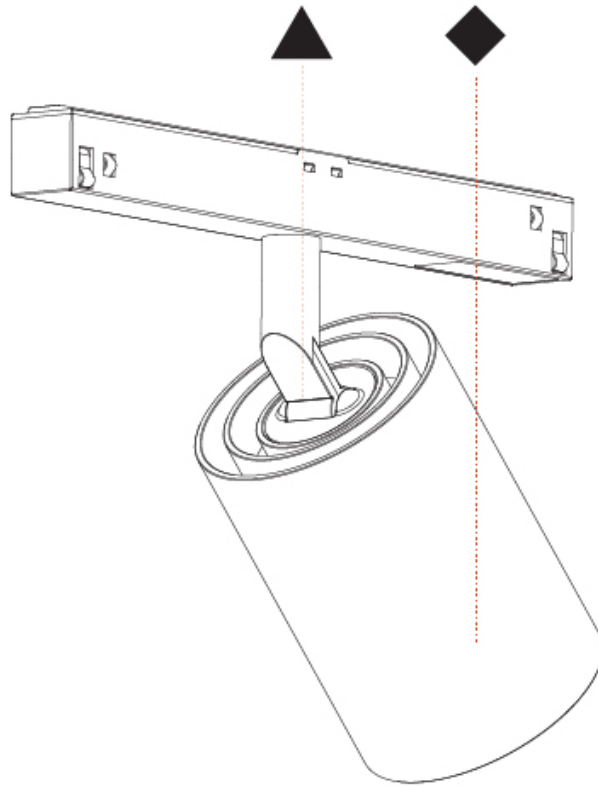

CENTRIQ FOR CLICKTRACK TRACK

A3T108-

PROJECT _____

TYPE _____

SPECIFIER _____

QUANTITY _____

DATE _____

A