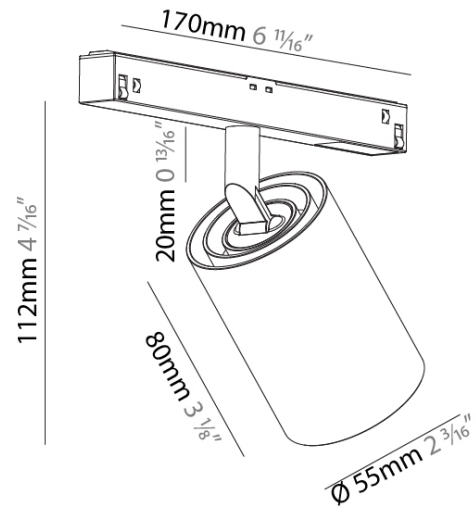

GENERAL

Series: Centriq
Subseries: Centriq for Clicktrack
Partner: Prolicht
Division: Architectural
Installation: Track
Product Type: Track System Low Voltage
Mounting Location: Ceiling
Light Distribution: Adjustable

PHYSICAL

Aperture Sizes - Downlights: 2"
Shape: Cylinder
Diameter (mm): 55
Diameter (in): 2 3/16
Length (mm): 170
Length (in): 6 11/16
Height (mm): 112
Height (in): 4 7/16
Fixture Finish: SSR / BKV / CWI / CRY / HAB / UFT / ITA / RUA / FTG / MYG / LOD / PUS / FRO / FUP / KIA / POP / BLS / SPG / MEY / GOH / CHC / COM / ABZ / JAG / OBR / MOS / ROR
Fixture Material: Aluminum

ELECTRICAL

Lamp Type: LED (Zhaga Standard)
Input Wattage (W): 12
Total Output Wattage (W): 10.9
Dimming: Non-Dimmable
Driver Included: No
Driver Location: Remote
Driver Type: Constant Voltage - Universal
Driver Class: Class 2
Input Voltage (V): 48
Constant Current (MA): 580
Upon Request: 0-10Vdc dimming / DALI dimming

LED

Number of LEDs: 1
Color Temperature (°K): 2700 / 3000 / 4000
Max. Delivered Lumen (lm): 750 / 780 / 840
CRI: >90 CRI

OPTICAL

Reflector: 18 / 26 / 34 / 36 / 52
Adjustability: Rotational 360°; Tilt 90° (±45°)

RATINGS AND CERTIFICATIONS

Certified By: Certified for North American Standards
IP rating: IP20