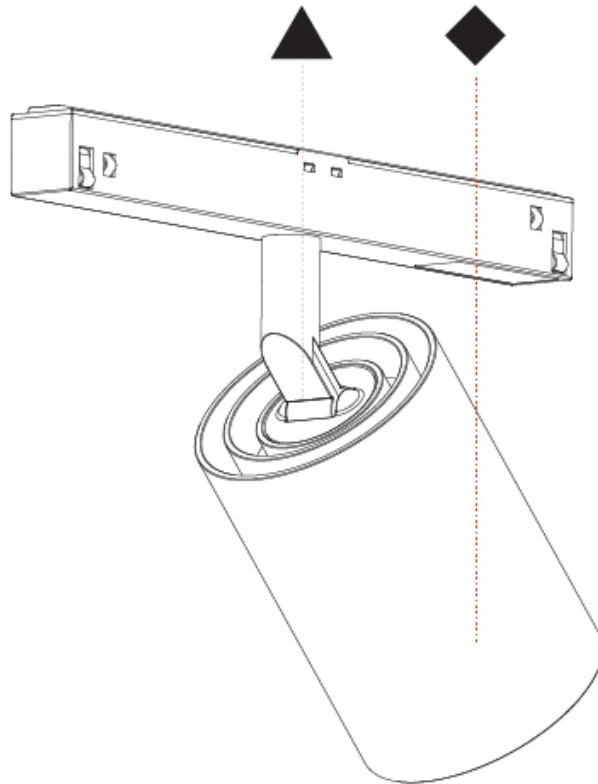

CENTRIQ FOR CLICKTRACK TRACK

A3T109-

PROJECT _____

TYPE _____

SPECIFIER _____

QUANTITY _____

DATE _____

A